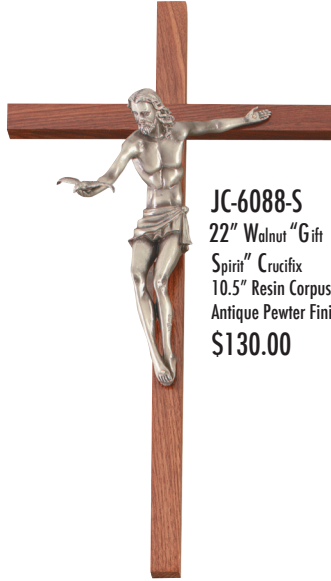

Large Format Crucifixes

Suitable for Churches, Schools, Etc.
(hanging or on floor stands)

JC-6088-S
22" Walnut "Gift Of the Spirit" Crucifix
10.5" Resin Corpus
Antique Pewter Finish
$130.00