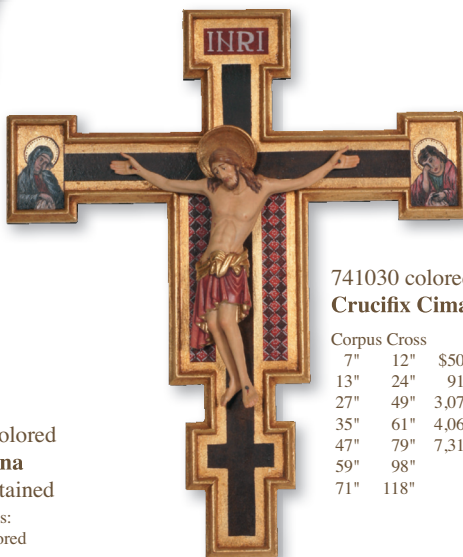

741030 colored
Crucifix Cimabue

Corpus Cross		
7"	12"	$506.40
13"	24"	912.00
27"	49"	3,072.00
35"	61"	4,068.00
47"	79"	7,314.00
59"	98"	
71"	118"