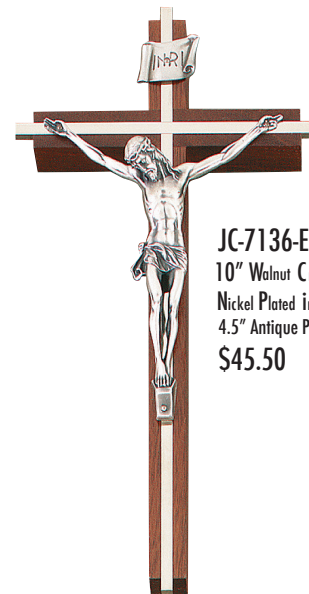

JC-7135-K
10" Walnut Crucifix
Gold Plated inlay
4.5" Antique Gold Finish Corpus
$45.50

JC-7136-E
10" Walnut Crucifix
Nickel Plated inlay
4.5" Antique Pewter Finish Corpus
$45.50

A Proud Tradition Of American Made Since 1923