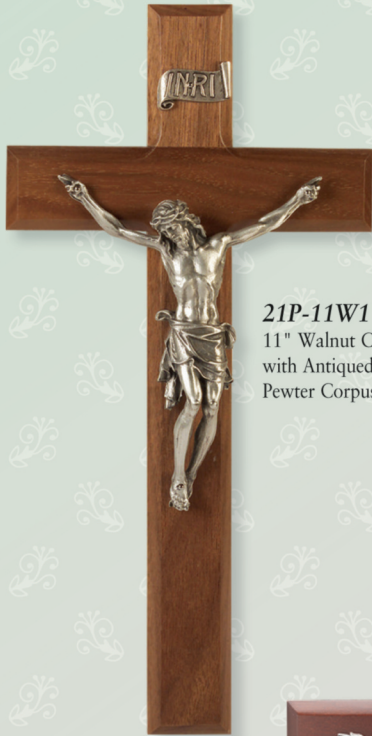

46-650-11
11"
\$37.00 ea.

46-650-8
8"
\$21.50 ea.

46-650-6
5½"
\$6.00 ea.

46-650-3
3"
\$4.00 ea.

Deluxe Furniture Grade Wood Crucifixes

Each Crucifix comes beautifully Gift Boxed.

21P-11W1 \$44.95
11" Walnut Cross
with Antiqued Fine
Pewter Corpus.