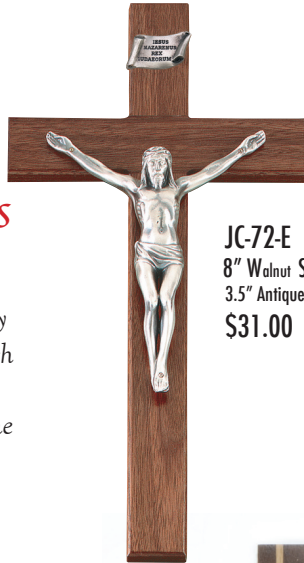

JC-2111-L
34" dark Oak Crucifix
18" Antique Gold Finish Corpus
\$350.00

Also Available:
JC-2111-S
34" dark Oak Crucifix
18" Antique Pewter Finish Corpus
\$350.00

A Proud Tradition Of American Made Since 1923

Crucifixes

Holy Shroud of Turin Crucifix

Why This Crucifix is Different!

The physical proportions of the Lord's body as well as several details of the passion, such as the placement of the nails, the left foot over the right foot, the lance around and the crown of thorns are based on the Holy Shroud of Turin.