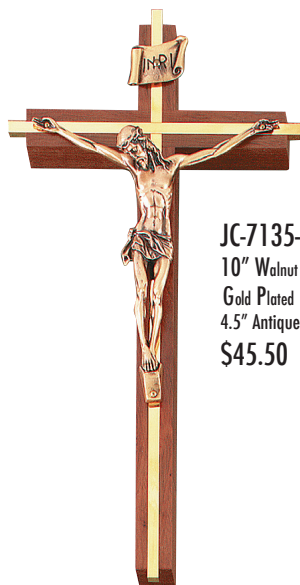

JC-7135-K
10" Walnut Crucifix
Gold Plated inlay
4.5" Antique Gold Finish Corpus
$45.50