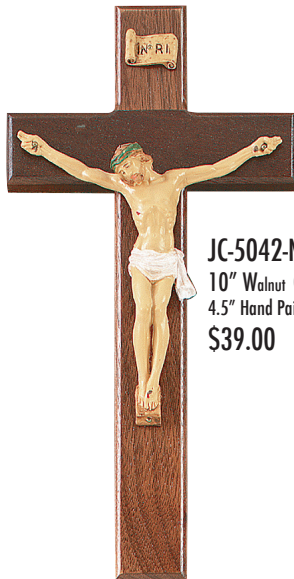

JC-5042-N
10" Walnut Crucifix
4.5" Hand Painted Resin Corpus
$39.00