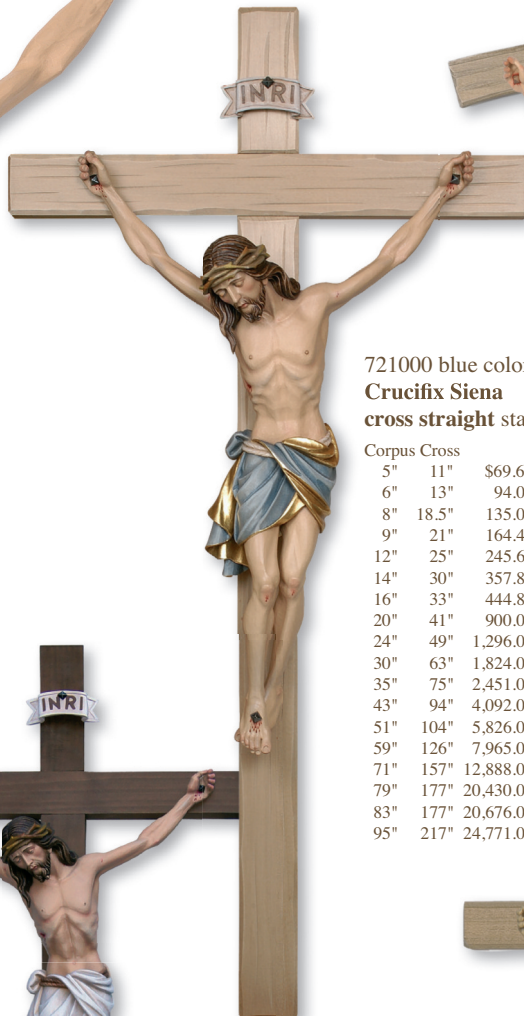

721000 blue colored
Crucifix Siena
cross straight stained

Corpus Cross		
5"	11"	\$69.60
6"	13"	94.00
8"	18.5"	135.00
9"	21"	164.40
12"	25"	245.60
14"	30"	357.80
16"	33"	444.80
20"	41"	900.00
24"	49"	1,296.00
30"	63"	1,824.00
35"	75"	2,451.00
43"	94"	4,092.00
51"	104"	5,826.00
59"	126"	7,965.00
71"	157"	12,888.00
79"	177"	20,430.00
83"	177"	20,676.00
95"	217"	24,771.00