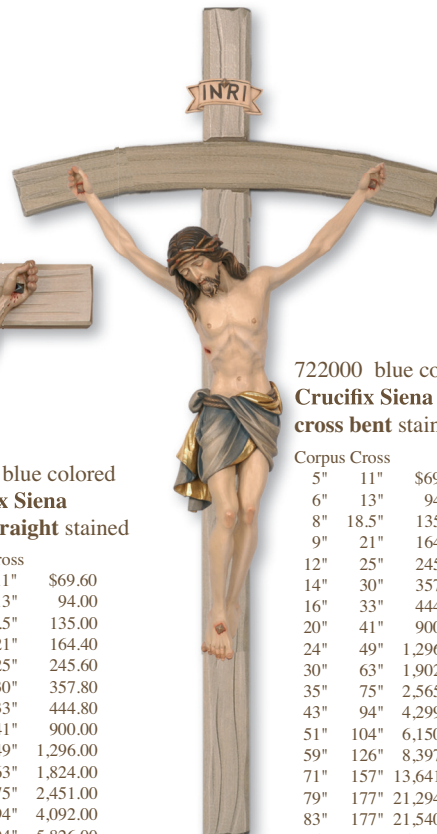

721000 blue colored
Crucifix Siena
cross straight stained

Corpus Cross		
5"	11"	\$69.60
6"	13"	94.00
8"	18.5"	135.00
9"	21"	164.40
12"	25"	245.60
14"	30"	357.80
16"	33"	444.80
20"	41"	900.00
24"	49"	1,296.00
30"	63"	1,824.00
35"	75"	2,451.00
43"	94"	4,092.00
51"	104"	5,826.00
59"	126"	7,965.00
71"	157"	12,888.00
79"	177"	20,430.00
83"	177"	20,676.00
95"	217"	24,771.00