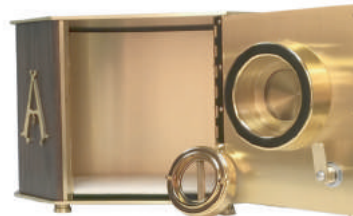

Tabernacles

No. 7130 $2,650 ea
Exposition Tabernacle - holds 2 3/4" host
Outside dimensions:
15 3/8" wide, 10 1/2" depth, 10" high.
Inside dimensions:
13 1/2" wide, 8 1/2" depth, 9" high.
Brass feet stand 1/4" high.

Medium oak finish standard on sides and back. Polished brass Alpha, Omega symbols. Satin inside lining with linen texture contact material.

No. 7125 $1,305 ea
Wood construction with overlay satin bronze panels, red enamel front décor, lined inside.
11" ht., 11" depth, 11" width, door opening is 8" x 8".

No. 7162 $995 ea
Red oak construction in a rich fruitwood stain with satin brass border around door. Low relief carving of Chi-Rho, grapes & wheat inlaid in the door finished with antique metallic gold (gold leaf available at extra cost). Inside lined. Overall height is 17 1/2", 15" wide, 12 1/2" depth.

No. 7200 $3,600 ea
All brass construction, satin finish with polished accents, lined inside, door is 9 1/4" wide by 14 1/2" high. Overall height is 30", base dia. is 16 1/2", inside chamber dia. is 14".

No. 7126 $1,895 ea
Oak wood construction with metal Chi-Rho door, combination finish, lined inside. Door opens from left to right. Overall 18" ht., 19" width, 12 1/2" depth.

No. 7205C TABERNACLE $4,100 ea
25" tall (includes cross), 18" width, 14" depth. Single door opens from the left, door dimension 9 1/2" wide x 15" tall. Inside depth is 12". Interior lined with linen texture contact material. Locking door. Ability to fasten to the altar. Brass construction with bronze lacquer coating. Alternate door designs available. Truck shipment required. All door options are the same price. Custom door designs available on request.

DOOR OPTIONS: