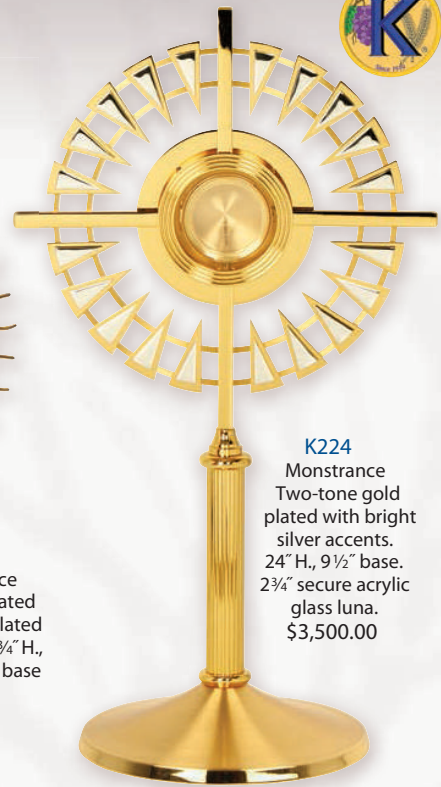

With clip-style (glassless) luna (as shown) \$6,475.00

With secure acrylic glass enclosed luna \$6,890.00

Optional secure acrylic glass enclosed luna

K709

Monstrance
24k gold plated with silver plated highlights. 22¾" H., 11½" face, 7" base

Optional secure acrylic glass enclosed luna

With clip-style (glassless) luna (as shown) \$5,925.00

With secure acrylic glass enclosed luna \$6,340.00

K224

Monstrance
Two-tone gold plated with bright silver accents. 24" H., 9½" base. 2¾" secure acrylic glass luna. \$3,500.00