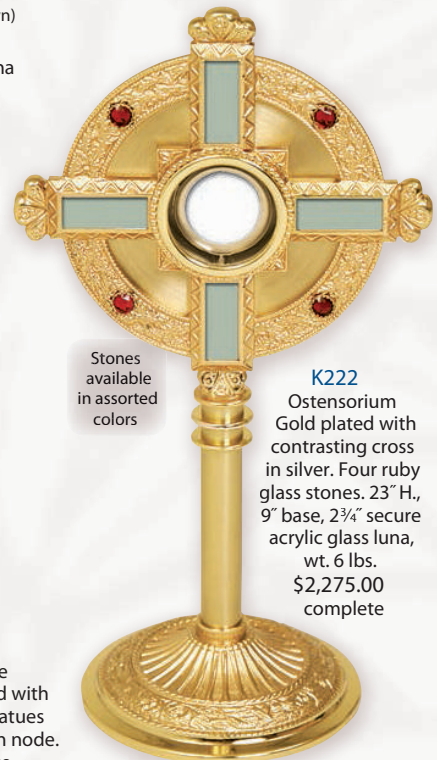

K711

Monstrance
24k gold plated with silver plated statues and emblems on node. 23" H., 8" face, 8" x 5¾" base.

Optional secure acrylic glass enclosed luna

With clip-style (glassless) luna (as shown) \$6,135.00

With 2¼" host secure acrylic glass enclosed luna \$6,550.00

Stones available in assorted colors

K222

Ostensorium
Gold plated with contrasting cross in silver. Four ruby glass stones. 23" H., 9" base, 2¾" secure acrylic glass luna, wt. 6 lbs. \$2,275.00 complete