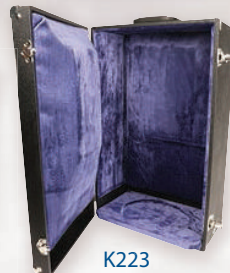

K223
Monstrance Case
For monstrances with
maximum dimensions of
23" H., 13" face and 9" base.
$525.00