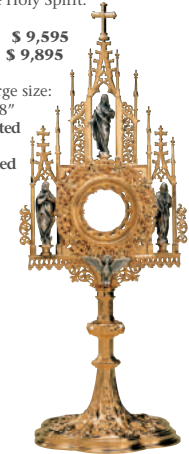

7281
Monstrance
24 karat gold plate, French Gothic style, featuring the "Three Virtues" motif on base and figures of the Sacred Heart, St. Mary, St. Joseph and the Holy Spirit.
25" Ht.
Silver Plated **$ 9,595**
Gold Plated **$ 9,895**
Available in large size:
41 1/4" - 16 3/8"
Brass Silver plated **$ 18,995**
Brass Gold Plated **$ 19,395**