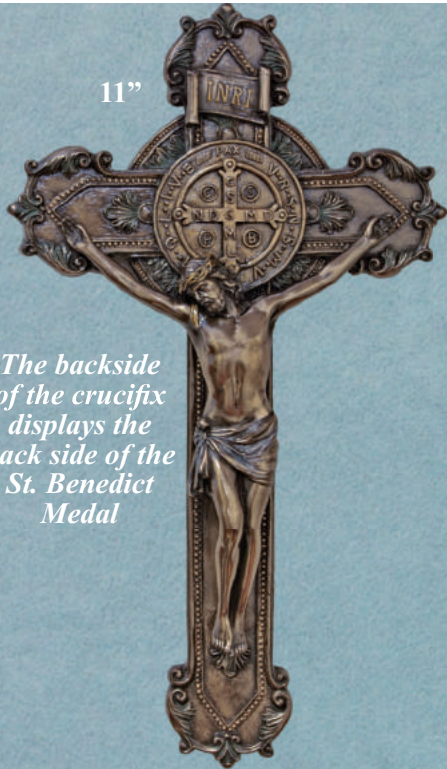

43"

SRA-GUAD43 43" \$875.00  
Our Lady of Guadalupe

*Gorgeous figurines!*

11"

*The backside of the crucifix displays the back side of the St. Benedict Medal*

**SRA-BEN10 11" \$68.00**  
St. Benedict Crucifix in lightly hand-painted cold cast bronze