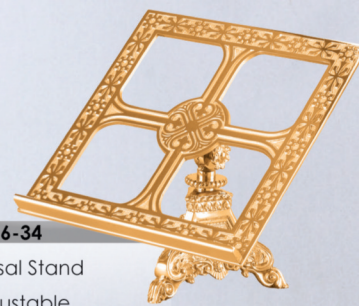

466-34
Missal Stand
Adjustable
13" x 13" Bookrest
7-1/2" Base
$1,705