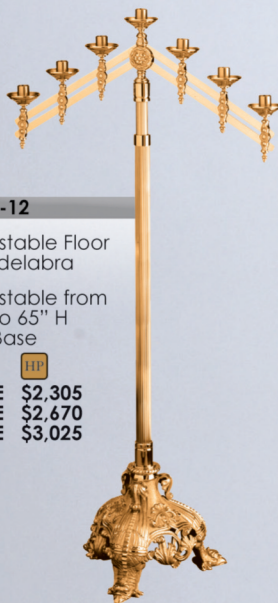

= HIGH POLISH

389-17A
Paschal Candlestick
48" H
12" Base
\$4,180

389-11
Fixed Floor Candelabra
57" H
12" Base

3 LITE \$4,920
5 LITE \$5,175
7 LITE \$5,425

389-12
Adjustable Floor Candelabra
Adjustable from 42" to 65" H
12" Base

3 LITE \$2,305
5 LITE \$2,670
7 LITE \$3,025

389-37A
Flower Stand
Adjustable from 36" to 60" H
9" Top, 10" Base
\$1,500

389-207A
Processional Crucifix
80" H, 16" Cross
12" Base
\$2,745

389-207B
Processional Crucifix
96" H, 20" Cross
12" Base
\$3,045