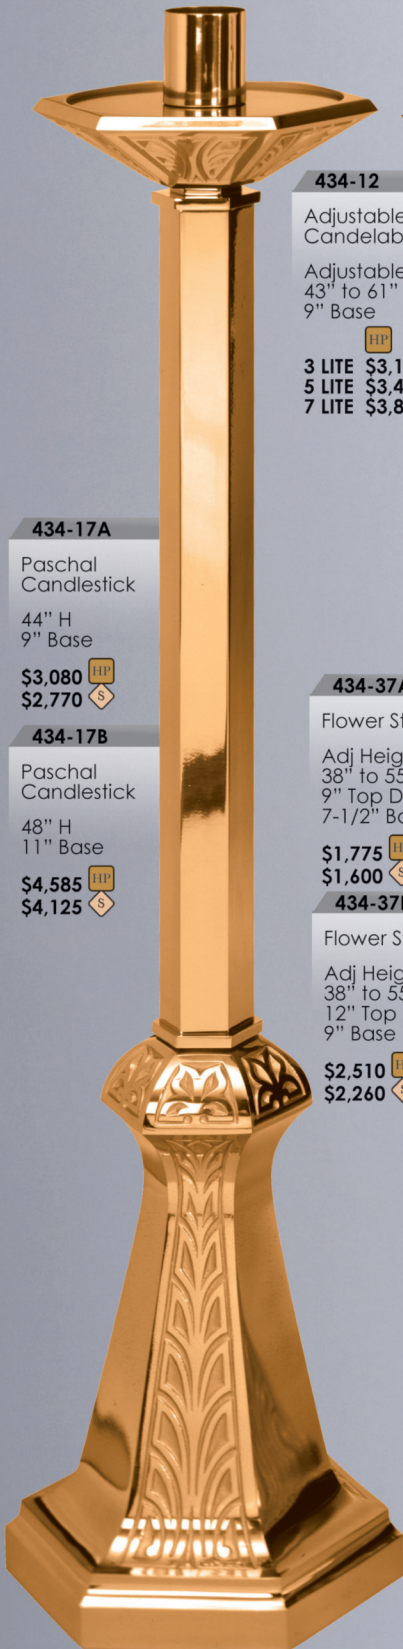

PRICES SUBJECT TO CHANGE WITHOUT NOTICE

434 STYLE SANCTUARY SET

MADE IN USA

SHOWN AND PRICED IN BRONZE. BRASS 10% ADDITIONAL. PLEASE SPECIFY METAL AND FINISH WHEN ORDERING. ALL ITEMS OVEN BAKED FOR DURABILITY. GLOBES OR CYLINDERS FOR SANCTUARY LAMPS SOLD SEPARATELY.

HP = HIGH POLISH S = SATIN