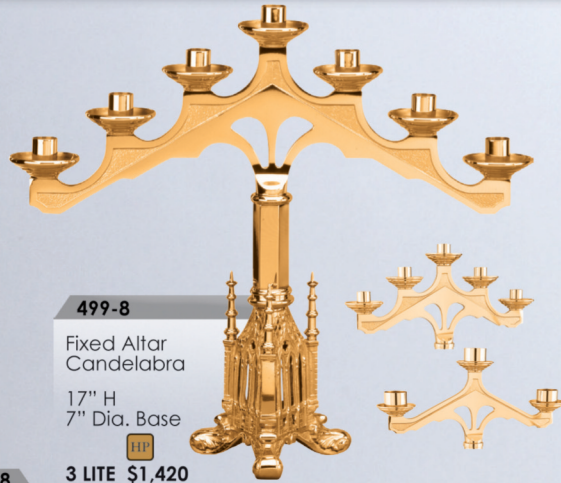

MADE IN USA

= HIGH POLISH

499-80

Bracket

4 1/2" W
x 31 1/2" H
18" Projection

\$1,010

499-168

Wall Sanctuary Lamp

4-1/2" x 31-1/2"
Backplate
7" Arm Projection

\$1,980

Globe Sold Separately, \$70

499-8

Fixed Altar Candelabra

17" H
7" Dia. Base

3 LITE \$1,420
5 LITE \$1,695
7 LITE \$2,155

499-9

Adjustable Altar Candelabra

17" H
7" Dia. Base

3 LITE \$1,745
5 LITE \$2,120
7 LITE \$2,440

499-48 **499-50**
Hanging Sanctuary Lamp with 499-80 Bracket
Hanging Sanctuary Lamp
\$2,080
Globe Sold Separately, \$70. Bracket Not Included

\$3,090

499-166

Altar Sanctuary Lamp

6" Dia. Base

\$905

Globe Sold Separately, \$70

499-LA

Altar Candlestick