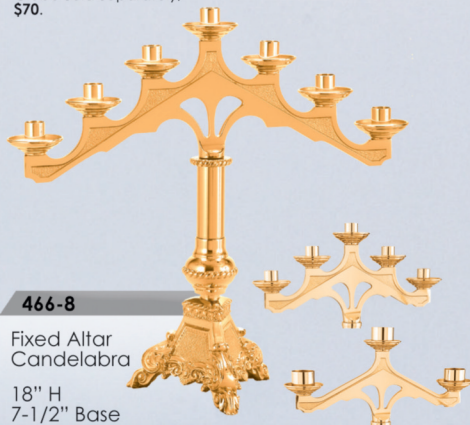

499-49B

Standing Sanctuary Lamp

48" H
13" Dia. Base

\$3,405

Globe Sold Separately, \$70

PRICES SUBJECT TO CHANGE WITHOUT NOTICE

SHOWN AND PRICED IN BRONZE.
BRASS 10% ADDITIONAL. PLEASE
SPECIFY METAL WHEN ORDERING.
AVAILABLE IN HIGH POLISH FINISH ONLY. ALL ITEMS OVEN BAKED FOR DURABILITY.
GLOBES OR CYLINDERS FOR SANCTUARY LAMPS SOLD SEPARATELY.

466 STYLE SANCTUARY SET

MADE IN USA

= HIGH POLISH

499-80
Bracket
4 1/2" W
x 31 1/2" H
18" Projection
\$1,010

466-48 **466-50**
Hanging Sanctuary Lamp with 499-80 Bracket **\$5,300**
Hanging Sanctuary Lamp **\$4,290**
Globe Sold Separately, \$70.
Bracket Not Included

466-25B
Altar Crucifix
24" H
7-1/2" Base
\$1,670

466-25A
Altar Crucifix
16" H
7-1/2" Base
\$1,110

466-34
Missal Stand
Adjustable
13" x 13" Bookrest
7-1/2" Base
\$1,705

466-123
Censer
9" H
3" Base
\$935

466-47S
Altar Sanctuary Lamp
7-1/2" Base
\$890
Globe Sold Separately, \$70

466-58C
Altar Vase
17" H
7-1/2" Base
\$940

466-29
Holy Water Pot
7-1/2" Base
\$864
Sprinkler Included

466-8
Fixed Altar Candelabra
18" H
7-1/2" Base
3-LITE \$1,475
5-LITE \$1,755
7-LITE \$1,925

466-9
Adjustable Altar Candelabra
18" H
7-1/2" Base
3-LITE \$1,815
5-LITE \$2,150
7-LITE \$2,370