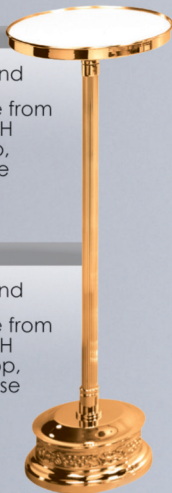

28" H
12" Dia Base

\$2,000 HP
\$1,800 S

401-210

Processional
Cross

93" H
11" Dia Base

\$2,580 HP
\$2,320 S

401-207 *

Processional
Crucifix

93" H
11" Dia Base

\$3,065 HP
\$2,760 S

401-37A

Flower Stand

Adjustable from
34" to 57" H
9" Dia. Top,
8" Dia Base

\$1,310 HP
\$1,180 S

401-37B

Flower Stand

Adjustable from
34" to 57" H
12" Dia. Top,
10" Dia Base

\$1,400 HP
\$1,260 S

401-129 *

Floor Candlestick

44" H
10" Dia Base

\$1,815 HP
\$1,635 S

PRICES SUBJECT TO CHANGE WITHOUT NOTICE

SHOWN AND PRICED IN BRONZE.
BRASS 10% ADDITIONAL. PLEASE
SPECIFY METAL WHEN ORDERING.
AVAILABLE IN HIGH POLISH FINISH ONLY. ALL ITEMS OVEN BAKED FOR DURABILITY.
GLOBES OR CYLINDERS FOR SANCTUARY LAMPS SOLD SEPARATELY.