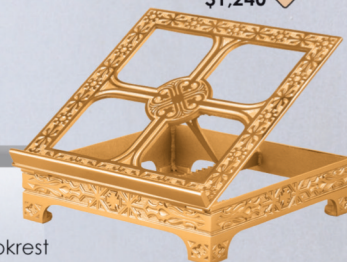

408-35
Missal Stand
Adjustable
13" x 13" Bookrest
$1,225 HP
$1,105 S