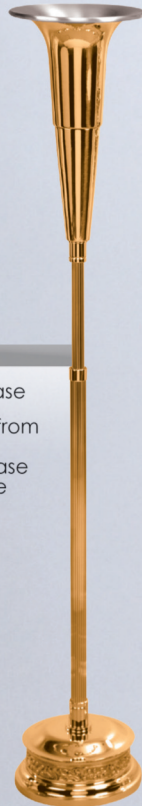

401-131

Standing Vase

Adjustable from
50" to 73" H
17-1/2" H Vase
10" Dia Base

$1,780 HP
$1,600 S