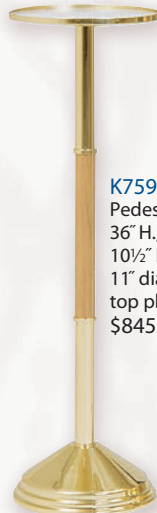

K759
Pedestal
36" H.,
10 1/2" base,
11" dia.
top plate.
$845.00 ea.