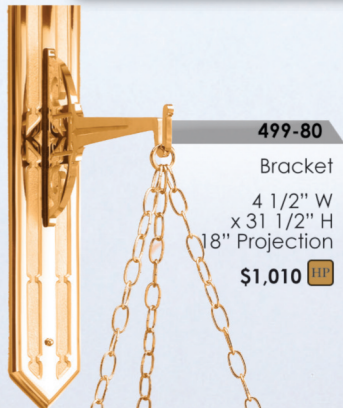

PRICES SUBJECT TO CHANGE WITHOUT NOTICE

SHOWN AND PRICED IN BRONZE.
BRASS 10% ADDITIONAL. PLEASE
SPECIFY METAL WHEN ORDERING.
AVAILABLE IN HIGH POLISH FINISH ONLY. ALL ITEMS OVEN BAKED FOR DURABILITY.
GLOBES OR CYLINDERS FOR SANCTUARY LAMPS SOLD SEPARATELY.

466 STYLE SANCTUARY SET

MADE IN USA

= HIGH POLISH

499-80
Bracket
4 1/2" W
x 31 1/2" H
18" Projection
$1,010