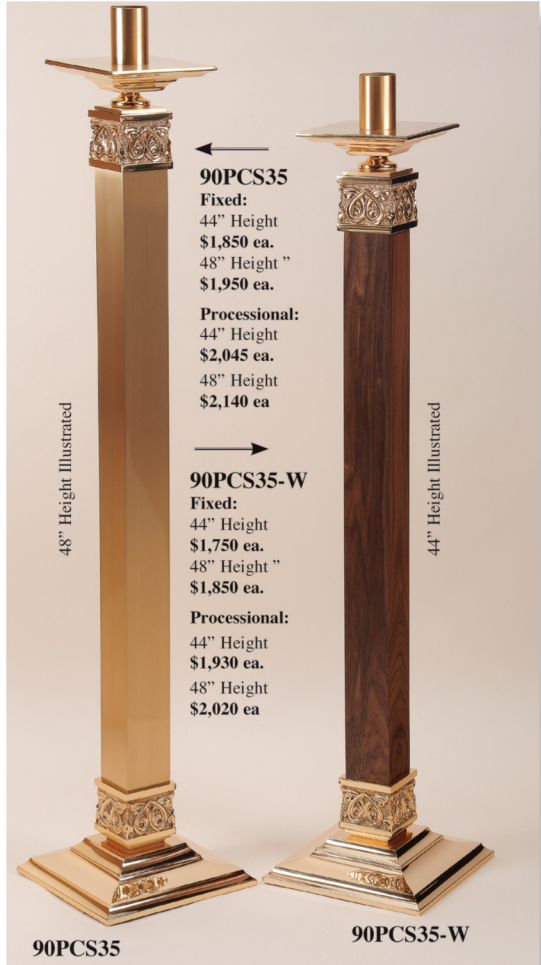

90FC35-F
Fixed
$1,900 ea

48" Height Illustrated

90PCS35
Fixed:
44" Height
$1,850 ea.
48" Height "
$1,950 ea.

Processional:
44" Height
$2,045 ea.
48" Height
$2,140 ea

90PCS35-W
Fixed:
44" Height
$1,750 ea.
48" Height "
$1,850 ea.
Processional:
44" Height
$1,930 ea.
48" Height
$2,020 ea

44" Height Illustrated