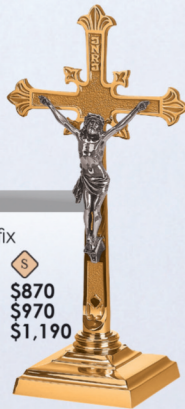

536-133
Altar Crucifix
12" $945 $870
17" $1,075 $970
23" $1,320 $1,190