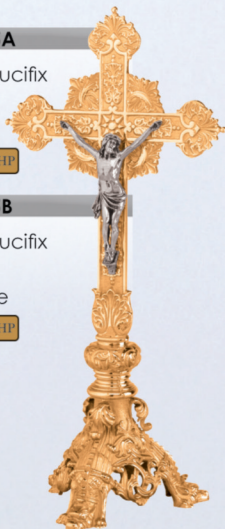

Altar Crucifix

25" H
9" Base

\$1,905 HP

389-25B

Altar Crucifix

30" H
10" Base

\$2,160 HP

389-133