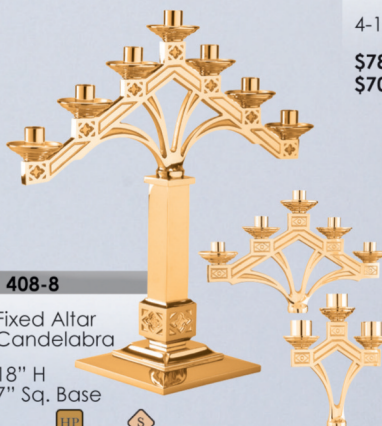

408-168
Wall
Sanctuary Lamp
2-3/4" x 13-1/2"
Backplate
\$1,225 HP
\$1,105 S
Cylinder Sold
Separately, \$105

408-83B
Holy Water Font
2-3/4" x 13-1/2"
Backplate
\$420 HP
\$380 S

408-58B
Altar Vase
12-1/2" H
5" Sq. Base
\$780 HP
\$700 S

408-48 **408-50**
Hanging
Sanctuary Lamp
with 499-80
Bracket
Hanging
Sanctuary Lamp
\$1,855 HP
\$1,670 S
Cylinder Sold
Separately, \$105.
Bracket Not Included

408-8
Fixed Altar
Candelabra
18" H
7" Sq. Base
\$1,395 HP
\$1,255 S
5 LITE **\$1,395** **\$1,255**
7 LITE **\$1,565** **\$1,410**