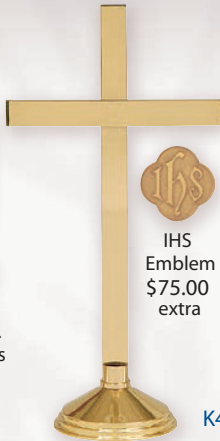

*KGLOBE-7DAY
**KGLOBE-CRACKLE

7-Day Glass 4½" x 10". \$54.00
Crackled Glass Cylinder 4" x 12". \$110.00

All prices subject to change without notice.

Ecclesiastical Brass Appointments

Highly polished and clear lacquered

K484 Vase
9" H., 5" base.
With stainless
steel liner.
\$435.00 ea.

K481 Cross
24" H., 7" base.
\$625.00 ea.

IHS
Emblem
\$75.00
extra

K480 Candlestick
12" H., 5" base,
7/8" socket.
Candle not included.
\$385.00 ea.