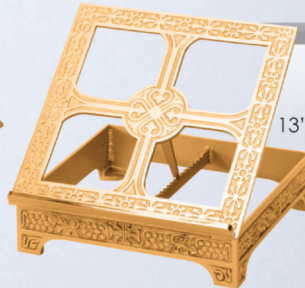

536-35
Missal Stand
Adjustable
13" x 13" Bookrest
\$1,225 HP
\$1,105 S

536-34
Missal Stand
13" x 13" Bookrest
\$1,140 HP
\$1,025 S

536-168
Wall Sanctuary
Lamp
\$2,630 HP
\$2,365 S
Globe Sold Separately, \$70