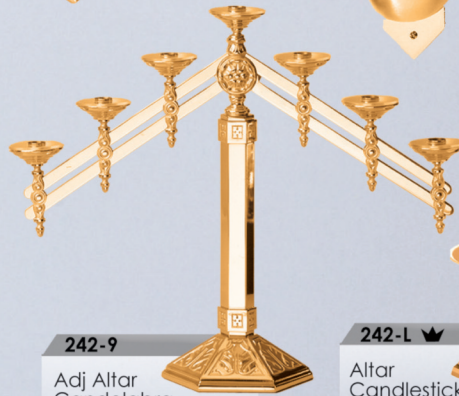

\$680 HP
\$570 S

Sprinkler included

242-9

Adj Altar
Candelabra

3 LITE HP	\$1,405	\$1,260
5 LITE S	\$1,735	\$1,560
7 LITE HP	\$2,125	\$1,915

242-L

Altar
Candlestick

5" H
6" x 6-3/4" Base

\$535 HP
\$470 S

242-

Altar Candlestick

10" HP	\$765	\$665
12" S	\$775	\$680
14" HP	\$895	\$790
16" S	\$875	\$765
18" HP	\$1,045	\$910
20" S	\$1,020	\$890
22" HP	\$1,120	\$1,000
24" S	\$1,120	\$1,000
26" HP	\$1,255	\$1,095
28" S	\$1,230	\$1,075