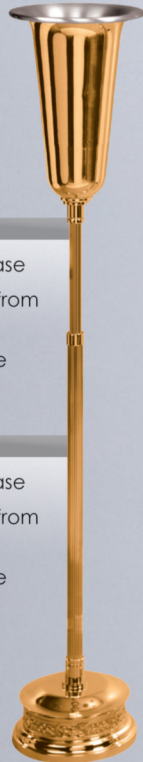

Adjustable from
47" to 71" H
12" H Vase,
10" Dia Base

\$1,620 HP
\$1,460 S

401-218B

Standing Vase

Adjustable from
47" to 71" H
15" H Vase,
10" Dia Base

\$1,965 HP
\$1,770 S

401-131

Standing Vase