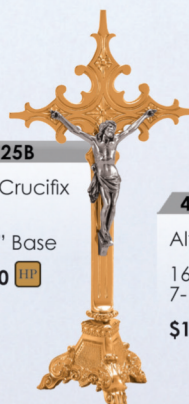

499-49B

Standing Sanctuary Lamp

48" H
13" Dia. Base

\$3,405

Globe Sold Separately, \$70

PRICES SUBJECT TO CHANGE WITHOUT NOTICE

SHOWN AND PRICED IN BRONZE.
BRASS 10% ADDITIONAL. PLEASE
SPECIFY METAL WHEN ORDERING.
AVAILABLE IN HIGH POLISH FINISH ONLY. ALL ITEMS OVEN BAKED FOR DURABILITY.
GLOBES OR CYLINDERS FOR SANCTUARY LAMPS SOLD SEPARATELY.

466 STYLE SANCTUARY SET

MADE IN USA

= HIGH POLISH

499-80
Bracket
4 1/2" W
x 31 1/2" H
18" Projection
\$1,010

466-48 **466-50**
Hanging Sanctuary Lamp with 499-80 Bracket **\$5,300**
Hanging Sanctuary Lamp **\$4,290**
Globe Sold Separately, \$70.
Bracket Not Included