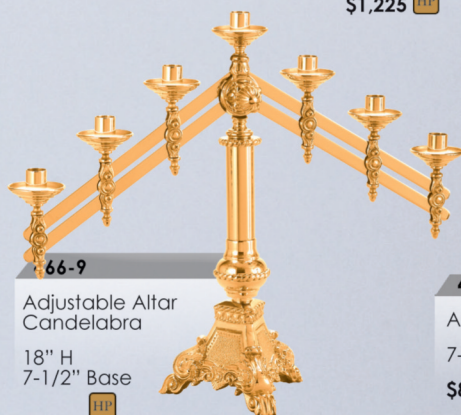

466-25B
Altar Crucifix
24" H
7-1/2" Base
\$1,670

466-25A
Altar Crucifix
16" H
7-1/2" Base
\$1,110

466-34
Missal Stand
Adjustable
13" x 13" Bookrest
7-1/2" Base
\$1,705

466-123
Censer
9" H
3" Base
\$935

466-47S
Altar Sanctuary Lamp
7-1/2" Base
\$890
Globe Sold Separately, \$70

466-58C
Altar Vase
17" H
7-1/2" Base
\$940

466-29
Holy Water Pot
7-1/2" Base
\$864
Sprinkler Included

466-8
Fixed Altar Candelabra
18" H
7-1/2" Base
3-LITE \$1,475
5-LITE \$1,755
7-LITE \$1,925

466-9
Adjustable Altar Candelabra
18" H
7-1/2" Base
3-LITE \$1,815
5-LITE \$2,150
7-LITE \$2,370