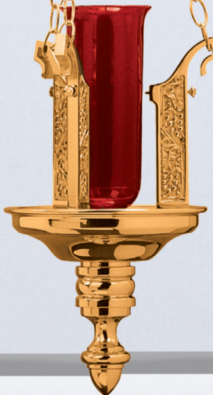

Your supplier for Wood & Bronze Statues.
 Custom work on demand. For larger sizes, please inquire for pricing!

PRICES SUBJECT TO CHANGE WITHOUT NOTICE

SHOWN AND PRICED IN BRONZE.
BRASS 10% ADDITIONAL. PLEASE
SPECIFY METAL AND FINISH WHEN
ORDERING. ALL ITEMS OVEN BAKED FOR DURABILITY.
GLOBES OR CYLINDERS FOR SANCTUARY LAMPS SOLD SEPARATELY.

536-35
Missal Stand
Adjustable
13" x 13" Bookrest
\$1,225 HP
\$1,105 S

536-34
Missal Stand
13" x 13" Bookrest
\$1,140 HP
\$1,025 S

536-168
Wall Sanctuary
Lamp
\$2,630 HP
\$2,365 S
Globe Sold Separately, \$70