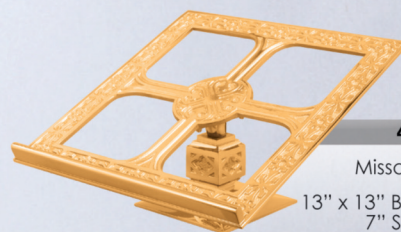

HP = HIGH POLISH S = SATIN

MADE IN USA

499-80
Bracket
4 1/2" W
x 31 1/2" H
18" Projection
\$1,010 HP
\$910 S

408-133B
Altar Crucifix
18" H
5" Sq. Base
\$1,375 HP
\$1,240 S

408-133A
Altar Crucifix
12" H
4-1/2" Sq. Base
\$1,085 HP
\$975 S