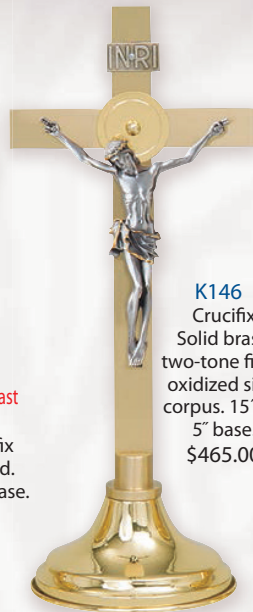

While Supplies Last
K820
Altar Crucifix
Gold plated.
16" H., 5 3/8" base.
$775.00

K146
Crucifix
Solid brass,
two-tone finish,
oxidized silver
corpus. 15" H.,
5" base.
$465.00