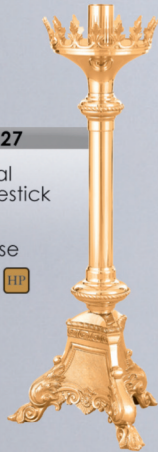

466-227
Paschal
Candlestick
28" H
13" Base
$1,980