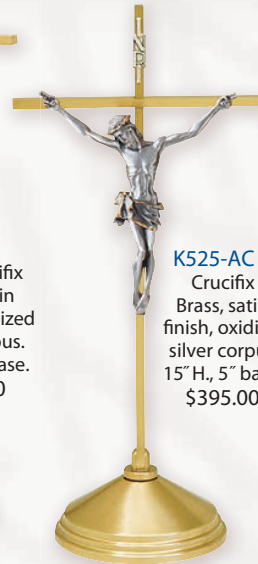

K544-AC
Altar Crucifix
Brass, satin
finish, oxidized
silver corpus.
15" H., 5" base.
$425.00

K525-AC
Crucifix
Brass, satin
finish, oxidized
silver corpus.
15" H., 5" base.
$395.00