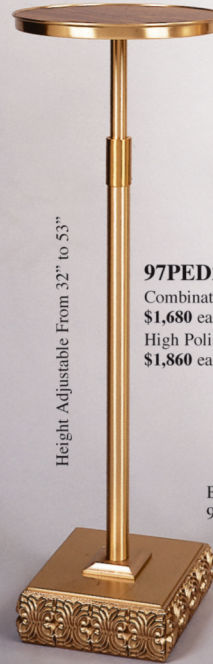

Height Adjustable From 32" to 53"

97PED25

Combination
$1,680 ea.
High Polish
$1,860 ea.

Bases
9 1/2" Square

97FFV25

Combination $1,790 ea. High Polish $1,975 ea.

Receptacle
Ht. 13",
Dia. 7"

Height Adjustable From 44 1/4" to 64 3/4"
Supplied with Plastic Liners

No. 51 Globe Sold Separately $80 ea.