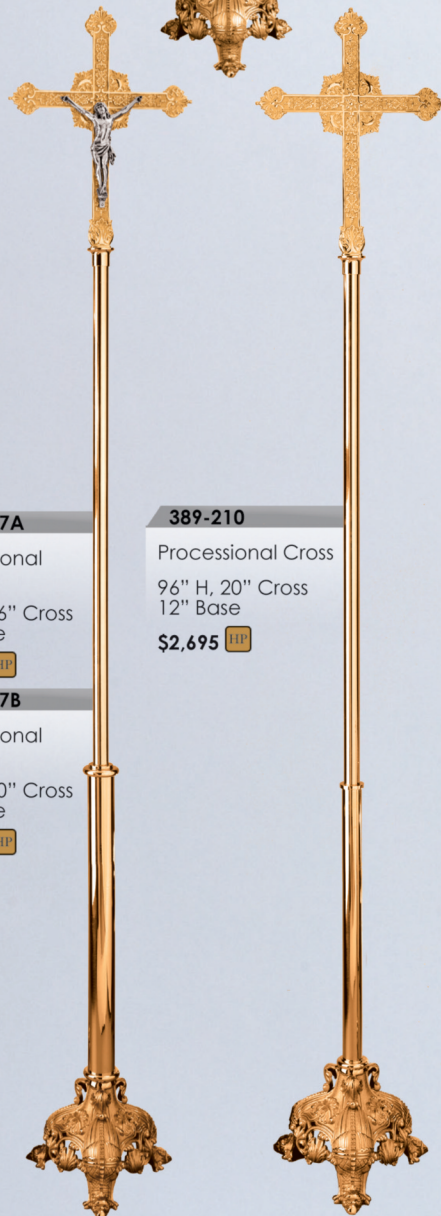

= HIGH POLISH

389-17A
Paschal Candlestick
48" H
12" Base
\$4,180

389-11
Fixed Floor Candelabra
57" H
12" Base

3 LITE \$4,920
5 LITE \$5,175
7 LITE \$5,425

389-12
Adjustable Floor Candelabra
Adjustable from 42" to 65" H
12" Base

3 LITE \$2,305
5 LITE \$2,670
7 LITE \$3,025

389-37A
Flower Stand
Adjustable from 36" to 60" H
9" Top, 10" Base
\$1,500

389-207A
Processional Crucifix
80" H, 16" Cross
12" Base
\$2,745

389-207B
Processional Crucifix
96" H, 20" Cross
12" Base
\$3,045