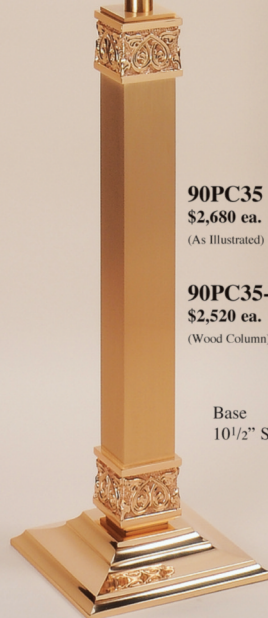

9035 CORRELATIVE APPOINTMENTS

Cast High Relief Bronze Combined with Smooth Satin and High Polish Finish. Candlesticks: Altar and Floor Supplied with 1 1/2" Sockets. Candelabra: 3 Lite Altar and Floor Supplied with 1 1/2" Sockets; Five and Seven Lite Supplied with 7/8" Sockets. All Candlesticks and Candelabra are Supplied with Clear Plastic Wax Protectors. Matching Baptismal Font 90BF35 on Page 87 Flower Vases are Supplied with Removable Heavy Gauge Non-tarnishing Plastic Liners. **DURABLE OVEN BAKED FINISH**

No. 51 Globe Sold Separately $80 ea.

90BSL35
$1,995 ea.

Wall Plate 14" x 3 1/4", Projection 11"

Cross
Height 21 1/4"
Width 13 1/2"

Cast Aluminum
Corpus of High
Polish Finish

Overall Height 83"
To Prevent Tarnishing Processional Tube is Coated with a Clear Baked On Powder Coat Finish.

90HWF35
Back Plate Ht. 11 3/4", W. 3 1/4"
3" Bowl $420 ea.
5" Bowl $515 ea.

90CCH35
13 1/2" h X 12" w
Satin $590 ea.
High polish $675 ea.

No. 51
Globe Sold
Separately
$80 ea.

90HSL35
Without Bracket
$1,540 ea.
With Bracket
$2,130 ea.

Bobèche
11" Square

12" Diameter
Formica Top

90FCL35-W
3 Lite, $2,100 ea.
5 Lite, $2,270 ea.
7 Lite, $2,465 ea.
As Illustrated

90FCL35
3 Lite, $2,330 ea.
5 Lite, $2,500 ea.
7 Lite, $2,695 ea.
All Bronze

Base 12 1/2" Sq.
Height 44"

90PC35
$2,680 ea.
(As Illustrated)

90PC35-W
$2,520 ea.
(Wood Column)

Base
10 1/2" Sq.

Receptacle
Ht. 13", Dia. 7"
(Illustrated)

Height Adjustable From 54" to 73"
Supplied with Plastic Liners

90FFV35
$2,120 ea.

Bases
10 1/2" Square

Height Adjustable From 42" to 64 1/2"

90PED35
$1,980 ea.