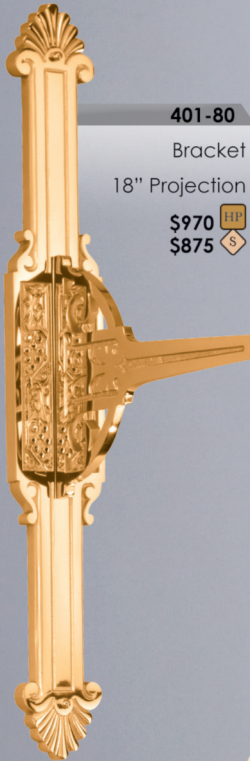

PRICES SUBJECT TO CHANGE WITHOUT NOTICE

401 STYLE SANCTUARY SET

SHAFTS AT NO ADDITIONAL CHARGE. OTHER WOODS AVAILABLE; PLEASE CALL FOR A QUOTE. FLUTED SHAFTS 15% ADDITIONAL. ALL ITEMS OVEN BAKED FOR DURABILITY. GLOBES OR CYLINDERS FOR SANCTUARY LAMPS SOLD SEPARATELY.

SHOWN AND PRICED IN BRONZE. BRASS 10% ADDITIONAL. PLEASE SPECIFY METAL WHEN ORDERING. ITEMS MARKED WITH * ARE AVAILABLE WITH SMOOTH WALNUT OR OAK

MADE IN USA

HP = HIGH POLISH S = SATIN

401-80
Bracket
18" Projection
$970 HP
$875 S