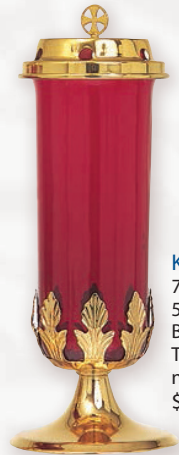

*K GLOBE-7DAY
**K GLOBE-CRACKLE

7-Day Glass 4 1/2" x 10" \$54.00
Crackled Glass Cylinder 4" x 12" \$110.00

All prices subject to change without notice.

Sanctuary Lamps

Protector Top
2½" H., 4½" dia.
K29-BB
Bright brass
\$55.00
K29-G
Bright gold plate
\$84.00

K28-G
Protector Top
Solid brass.
Bright gold plate
\$125.00
K28-BB
Polish brass
\$85.00

K328
7-Day Votive Stand
5½" H., 5½" base.
Bright gold plate.
Top and 7-day glass
not included.*
\$120.00

K248
Votive Stand
5" H., 5" brass base.
7-day glass
not included.*
\$130.00