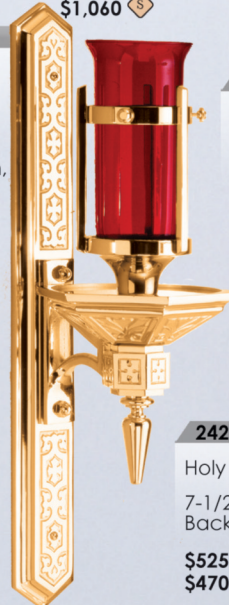

242-168

Wall
Sanctuary Lamp

3-1/2" x 25-1/2"
Backplate
7" Arm Projection,
9-1/2" Total
Projection

$1,840 HP
$1,625 S

Globe Sold
Separately, $70

242-166

Altar
Sanctuary Lamp

5" x 5-1/2" Base

$555 HP
$505 S

Globe Sold
Separately, $70

242-35

13" x 13"
Adjustable
Bookrest

$1,255 HP
$1,110 S