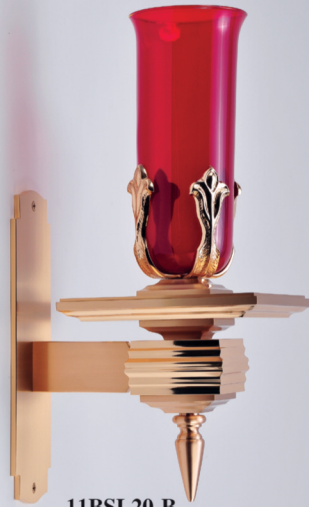

1120 CORRELATIVE APPOINTMENTS

Cast Bronze Combined with Smooth Satin and High Polish Finish. Candlesticks: Altar and Floor Supplied with 1 1/2" Sockets. Candelabra: 3 Lite Altar and Floor Supplied with 1 1/2" Sockets; Five and Seven Lite Supplied with 7/8" Sockets. All Candlesticks and Candelabra are Supplied with Clear Plastic Wax Protectors. Flower Vases are Supplied with Removable Heavy Gauge Non-tarnishing Plastic Liners. **DURABLE OVEN BAKED FINISH**

No. 51 Globe Sold Separately $80 ea.

11BSL20-B
$1,800 ea.

Wall Plate 12 1/4" x 3 3/4", Projection 10 1/2"
Bobèche 7 3/4" Sq.