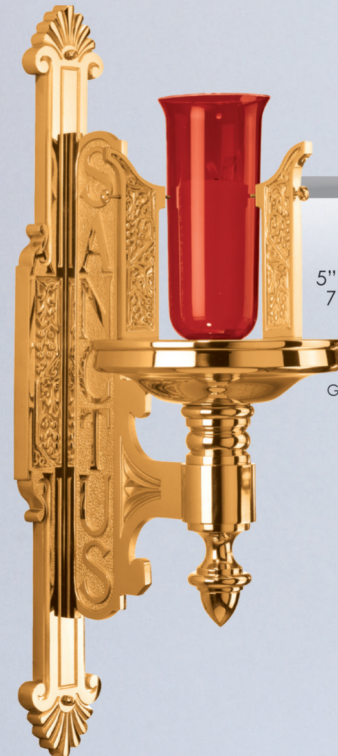

401-168
Wall Sanctuary
Lamp
5" x 34" Backplate
7" Arm Projection
$2,630 HP
$2,365 S
Globe Sold Separately,
$70

401-50
Hanging Sanctuary
Lamp
$1,790 HP
$1,610 S
Globe Sold Separately, $70.
Bracket Not Included