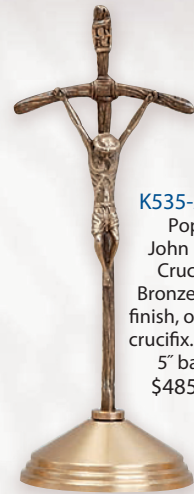

K525-AC
Crucifix
Brass, satin
finish, oxidized
silver corpus.
15" H., 5" base.
$395.00

K535-AC
Pope
John Paul
Crucifix
Bronze, satin
finish, oxidized
crucifix. 13" H.,
5" base.
$485.00