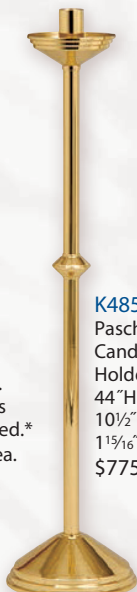

K483
Sanctuary
Lamp
44" H. to
bobeche,
10 1/2" base.
7-day glass
not included.*
$875.00 ea.

K485
Paschal
Candle
Holder
44" H.,
10 1/2" base,
1 1/8" socket.
$775.00 ea.