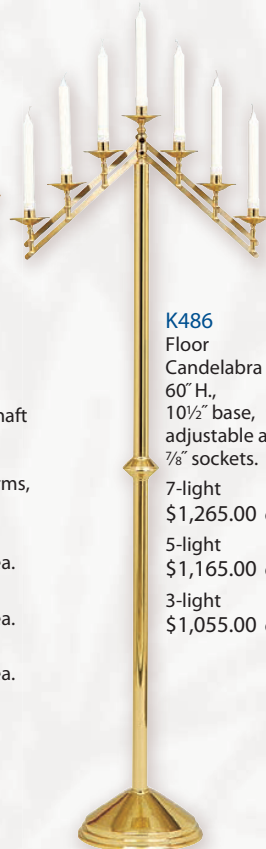

K487
Paschal
Candle
Holder
Low profile.
28" H.,
12" base,
2 1/2" socket.
$735.00 ea.

K486-A
Adjustable
Floor
Candelabra
10 1/2" base, shaft
adjusts from
48" to 72" H.,
adjustable arms,
7/8" sockets.
7-light
$1,495.00 ea.
5-light
$1,395.00 ea.
3-light
$1,285.00 ea.

K486
Floor
Candelabra
60" H.,
10 1/2" base,
adjustable arms,
7/8" sockets.
7-light
$1,265.00 ea.
5-light
$1,165.00 ea.
3-light
$1,055.00 ea.