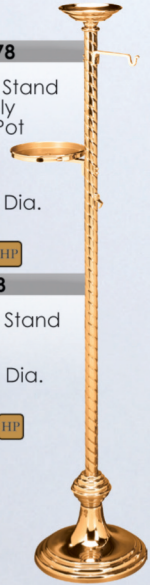

MADE IN USA

HP = HIGH POLISH

444-17
Paschal
Candlestick
48" H
10-1/2" Dia. Base
\$1,260 HP

444-206
Processional
Candlestick
44" H
10-1/2" Dia. Base
\$1,425 HP

444-175
Processional
Candlestick
44" H
10-1/2" Dia. Base
\$1,220 HP

444-218A
Standing Vase
Adjustable from
47" to 70" H
12" H Vase
10-1/2" Dia. Base
\$1,315 HP

444-218B
Standing Vase
Adjustable from
47" to 70" H
15" H Vase
10-1/2" Dia. Base
\$1,650 HP

444-278
Censer Stand
with Holy
Water Pot
Holder
53" H
10-1/2" Dia.
Base
\$1,345 HP

444-78
Censer Stand
53" H
10-1/2" Dia.
Base
\$1,065 HP

444-37A
Flower Stand
Adjustable from
35" to 58" H
9" Dia. Top,
10-1/2" Dia Base
\$1,070 HP

444-129
Floor Candlestick
44" H
10-1/2" Dia. Base
\$1,140 HP