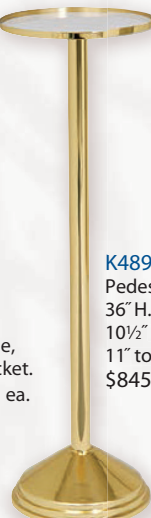

K485
Paschal
Candle
Holder
44" H.,
10 1/2" base,
1 1/8" socket.
$775.00 ea.

K489
Pedestal
36" H.,
10 1/2" base,
11" top plate.
$845.00 ea.