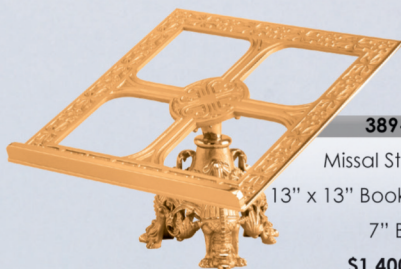

389-58

Altar Vase

A. 15" \$950
B. 17" \$1,040
C. 21" \$1,470

389-

Altar
Candlestick

12" \$1,340
18" \$1,735
20" \$1,905
22" \$2,005
24" \$2,110
26" \$2,345
28" \$2,510
32" \$2,995
34" \$3,195
36" \$3,330

389-34