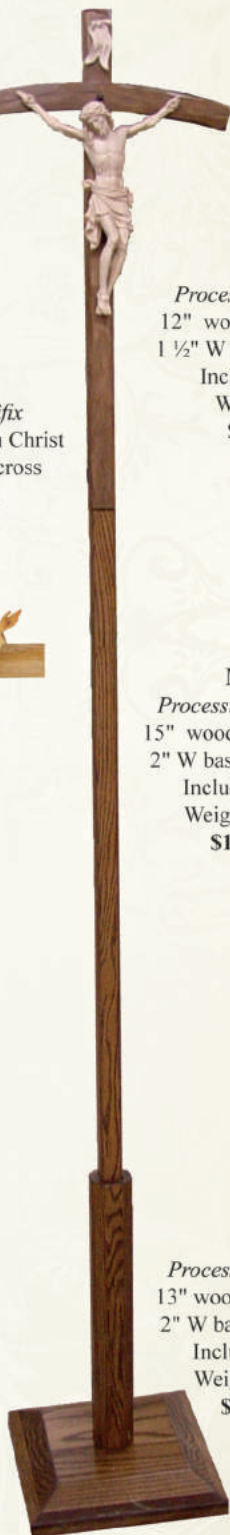

MJ34W
Processional Crucifix
10 1/2" wood corpus on
25 1/2" H cross
Includes Base A
Weighs 5 lbs
$1,295.00

MJ72
Processional Crucifix
15" wood carved corpus
2" W base; 30" H cross
Includes Base A
Weighs 6.25 lbs
$1,895.00

MJ30
Processional Cross (not shown)
Same as above but no corpus
Includes Base A
Weighs 4 lbs
$950.00

MJ36
Processional Crucifix
13" wood carved corpus
2" W base; 22" H cross
Includes Base A
Weighs 5.75 lbs
$1,495.00