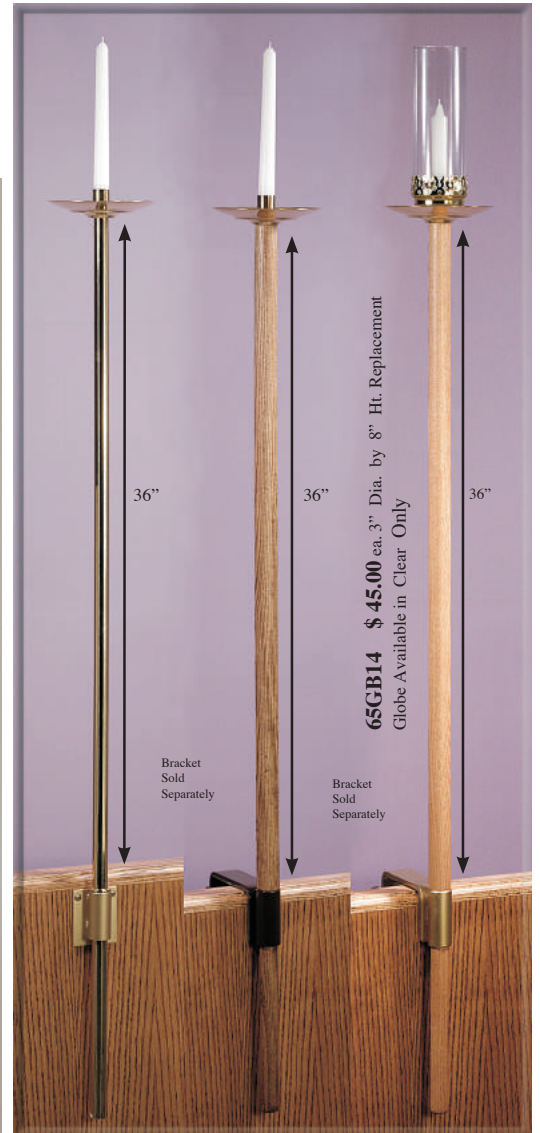

Made of Bronze. Highly Polished Globe Fixture and Satin Bronze Staff. 4" Diameter Bobeche with 7/8" Socket and Plexiglass Globe.

81GB15 \$ 40.00 ea.

2 3/4" Dia. by 6 5/8" Ht. Replacement Globe Available in Red or Clear

PROCESSIONAL

1 1/4" Dia.
Oak Shaft

Height 50"
12" Base Diameter

Both Torches
Separate at Base

Processional Altar Torches Supplied with 7/8" Diameter Sockets for Use as Floor Candlesticks or as Processional Torches.

68PT12

Brightly Polished Brass
Height. 50", Base Dia. 12"
\$ 640.00 ea.

82PT19

Brightly Polished Brass
Height. 50" Base Dia. 12"
\$ 745.00 ea.

PEW MOUNTED

36"

36"

36"

Bracket
Sold
Separately

Bracket
Sold
Separately

65GB14 \$ 45.00 ea. 3" Dia. by 8" Ht. Replacement
Globe Available in Clear Only

45PT40

Overall Height 49",
Genuine Brass Staff,
7/8" Diameter

High Polish Finish.
6" Dia. Bobeche
and 7/8" Candle
Socket.