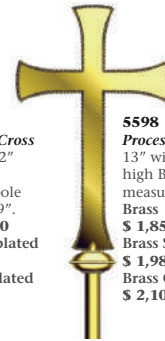

900
Plateresque Processional Cross
Brass Silver Plated \$ 22,495
Sterling Silver \$ 29,995

Measurements:
Total Height of cross only: 31"
Total Height with poles: 92"
Cross Width: 19 1/2"
* Poles are made of brass heavily silver plated or gold plated.

916
Standing Cross
15 3/4" Ht. - 11 1/2" Wide 80" Tall (Mounted on Poles)
Silver plated \$ 2,995
Gold plated \$ 3,350

915
Gothic Processional Crucifix
Cross size: 25 1/2" Ht. 19 3/4" Wide
Gothic bobèche below cross is 8" Ht. Total Ht with poles is 92".
Sterling Silver \$ 23,495
Brass Silverplated \$ 19,495

903
Crucifix
Classic hand engraved design with symbolic ornamentation of the Passion. Cross is 20" x 13 1/4" Wide. Round raised border.
Brass \$ 4,795
Silver Plate \$ 4,995

5597
Processional Cross
13" wide x 22" high
Brass conic pole measuring 59".
Brass \$ 1,950
Brass Silverplated \$ 2,115
Brass Goldplated \$ 2,250