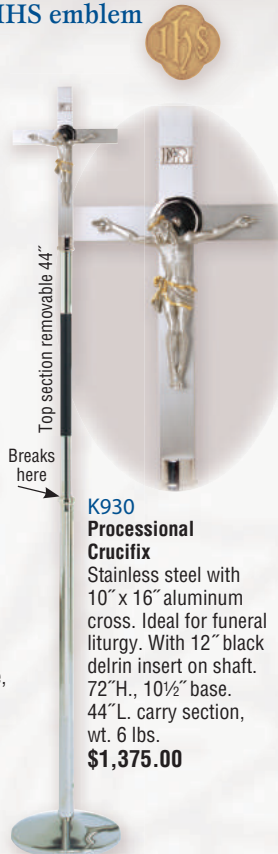

K930
Processional Crucifix
Stainless steel with 10" x 16" aluminum cross. Ideal for funeral liturgy. With 12" black delrin insert on shaft. 72"H., 10 1/2" base. 44"L. carry section, wt. 6 lbs. **$1,375.00**