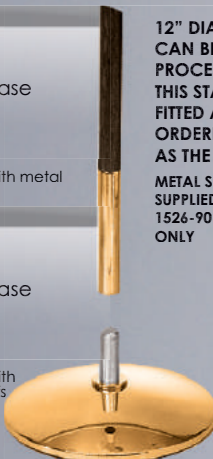

1527-90

Stand
12" Dia. Base

$345
$315

For crosses with metal staffs

1526-90

Stand
12" Dia. Base

$485
$435

For crosses with wooden staffs