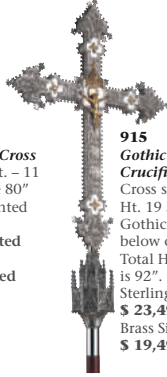

916
Standing Cross
15 3/4" Ht. - 11 1/2" Wide 80" Tall (Mounted on Poles)
Silver plated $ 2,995
Gold plated $ 3,350