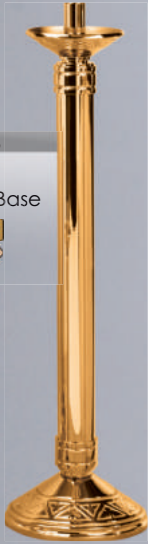

PASCHAL CANDLESTICKS

SHOWN AND PRICED IN BRONZE. BRASS 10% ADDITIONAL. PLEASE SPECIFY METAL AND FINISH WHEN ORDERING. ALL ITEMS OVEN BAKED FOR DURABILITY. 2" SOCKETS STANDARD, OTHER SOCKET SIZES AVAILABLE.

MADE IN USA

= HIGH POLISH = SATIN

240-17B

48" H
14" Dia. Base

$2,410
$2,150