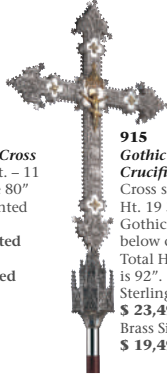

916
Standing Cross
15 3/4" Ht. - 11 1/2" Wide 80" Tall (Mounted on Poles)
Silver plated $ 2,995
Gold plated $ 3,350