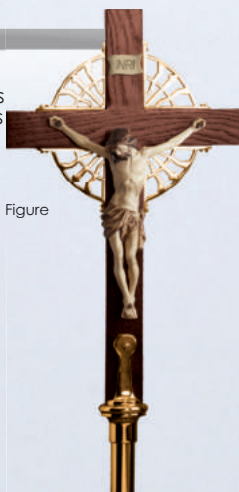

\$2,600 HP
\$2,340 S

4501-271

89" H
20" H Cross
10" Corpus

\$3,210 HP
\$2,890 S

Carved Wood Figure

3811-271

88" H
20" Cross
10" Corpus

\$2,580 HP
\$2,320 S