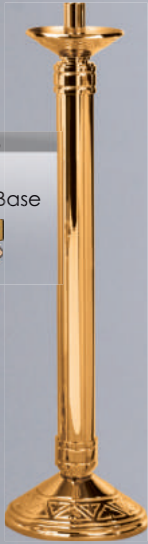

PASCHAL CANDLESTICKS

SHOWN AND PRICED IN BRONZE. BRASS
10% ADDITIONAL. PLEASE SPECIFY
METAL AND FINISH WHEN ORDERING. ALL ITEMS OVEN BAKED FOR DURABILITY.
2" SOCKETS STANDARD, OTHER SOCKET SIZES AVAILABLE.

MADE IN USA

= HIGH POLISH = SATIN

240-17B

48" H
14" Dia. Base
$2,410
$2,150