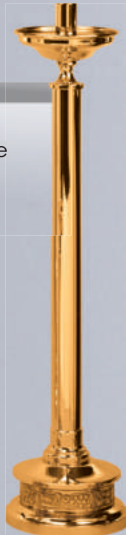

495-17

48" H
12" Sq. Base
\$1,655
\$1,490

495-227

28" H
12" Sq. Base
\$1,605
\$1,445

401-17A

44" H
11" Dia. Base
\$1,915
\$1,725

401-17B

48" H
12" Dia. Base
\$2,155
\$1,935