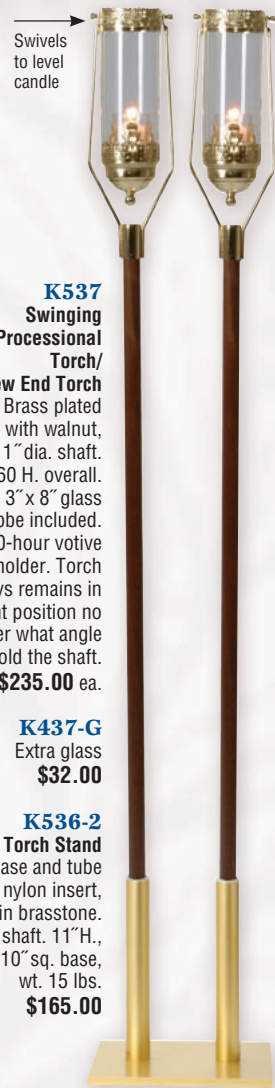

K437
Processional
Torch Only
Brass, two-tone
finish. 3" x 8"
glass cylinder.
Overall height 48".
Oil candle not
included; will
furnish any
standard size
candle socket.
$390.00

K537
Swinging
Processional
Torch/
Pew End Torch
Brass plated
with walnut,
1" dia. shaft.
60 H. overall.
3" x 8" glass
globe included.
10-hour votive
glass holder. Torch
always remains in
upright position no
matter what angle
you hold the shaft.
$235.00 ea.

K437-G
Extra glass
$32.00

K536-2
Torch Stand
Steel base and tube
with nylon insert,
satin brassstone.
Fits 1" shaft. 11" H.,
10" sq. base,
wt. 15 lbs.
$165.00