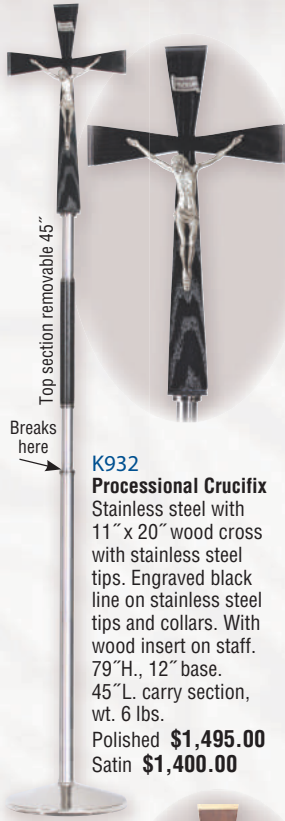

Processional Crucifixes & Candlesticks

All crucifixes have the option of replacing corpus with an IHS emblem

K932
Processional Crucifix
Stainless steel with 11" x 20" wood cross with stainless steel tips. Engraved black line on stainless steel tips and collars. With wood insert on staff. 79"H., 12" base. 45"L. carry section, wt. 6 lbs.
Polished **\$1,495.00**
Satin **\$1,400.00**