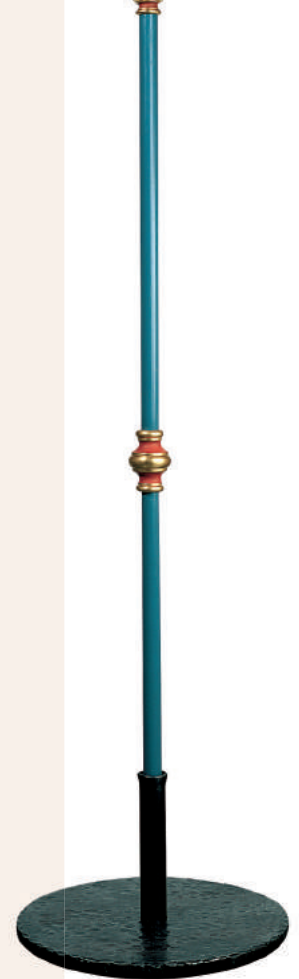

Mod. 4010
Processional Crucifix
Size: 74"
please inquire for prices

Mod. 4012
Processional Crucifix
Size: 70"
please inquire for prices