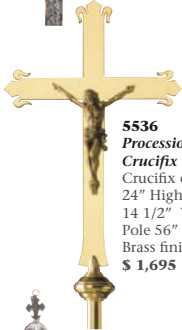

Processional Crosses / Censers

Measurements:
Total Height of cross only: 31"
Total Height with poles: 92"
Cross Width: 19 1/2"
* Poles are made of brass heavily silver plated or gold plated.