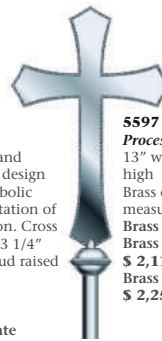

903
Crucifix
Classic hand engraved design with symbolic ornamentation of the Passion. Cross is 20" x 13 1/4" Wide. Round raised border.
Brass $ 4,795
Silver Plate $ 4,995