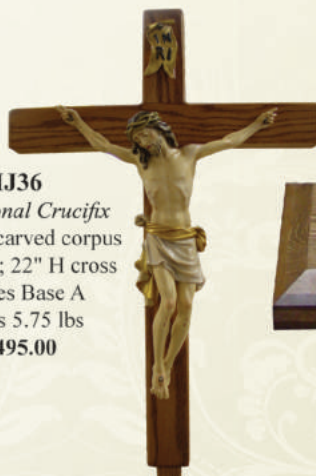

MJ30
Processional Cross (not shown)
Same as above but no corpus
Includes Base A
Weighs 4 lbs
$950.00

MJ36
Processional Crucifix
13" wood carved corpus
2" W base; 22" H cross
Includes Base A
Weighs 5.75 lbs
$1,495.00