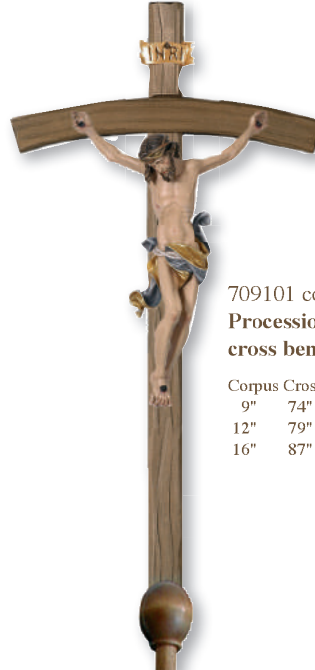

Corpus Cross		
9"	74"	$584.20
12"	79"	676.20
16"	87"	960.00