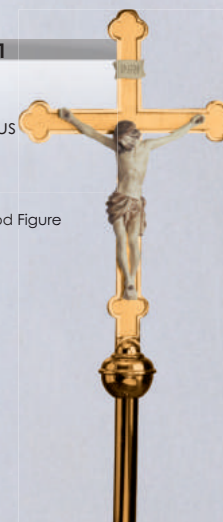

3811-271

88" H
20" Cross
10" Corpus

$2,580 HP
$2,320 S

Carved Wood Figure