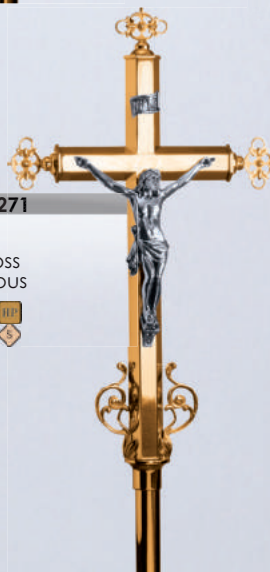

4551-271

91" H
20" Cross
9" Corpus

$2,665 HP
$2,400 S