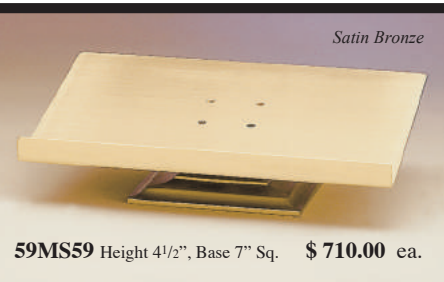

21PCS80 Height 48"

Satin \$3,250.00 ea.
High Polish \$3,795.00 ea.

64MS97 Height 4 1/2" \$ 600.00 ea.

MISSAL STANDS

Book Rest Measurements:
Height 3", Width 15", Depth 13³/₄"

59MS59 Height 4 1/2", Base 7" Sq. \$ 710.00 ea.