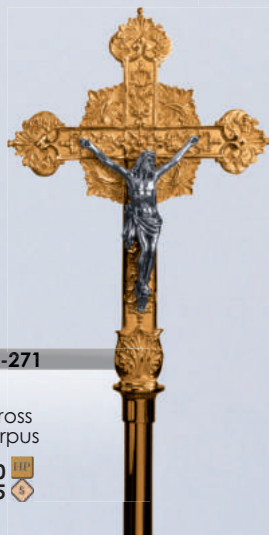

4549-271

74" H
16" Cross
7" Corpus

$2,070 HP
$1,865 S