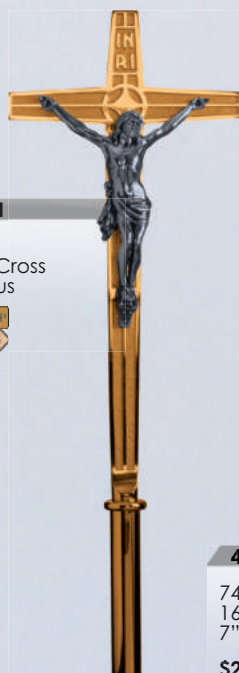

Carved Wood Figure

4551-271

91" H
20" Cross
9" Corpus

\$2,665 HP
\$2,400 S

216-271

77" H
19-1/2" Cross
9" Corpus

\$1,745 HP
\$1,570 S

4808-271