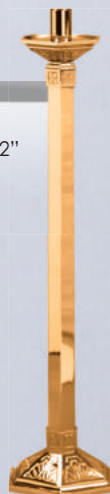

48" H
12" Dia. Base

\$980
\$880

242-17A

44" H
10-1/2" x 12"
Base

\$1,945
\$1,680

242-17B

48" H
12" x 14" Base

\$2,510
\$2,215