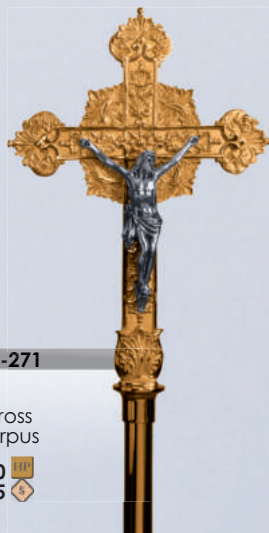

4549-271

74" H
16" Cross
7" Corpus

$2,070 HP
$1,865 S