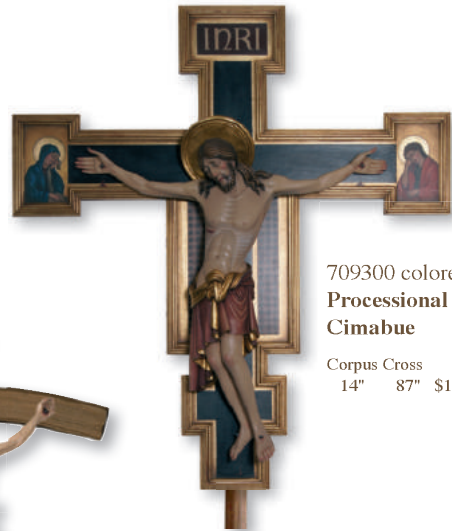

Mod. 4009
Processional Crucifix
Size: 70"
please inquire for prices

Mod. 4010
Processional Crucifix
Size: 74"
please inquire for prices

Mod. 4003
Processional Crucifix
Size: 91"
please inquire for prices

Mod. 4013
Processional Crucifix
Size: 91"
please inquire for prices

Mod. 4012
Processional Crucifix
Size: 70"
please inquire for prices

709200 colored
**Processional crucifix
cross straight**

Corpus Cross		
9"	74"	\$584.20
12"	79"	676.20
16"	87"	960.00

709201 colored
**Processional crucifix
cross bent**

Corpus Cross		
9"	74"	\$584.20
12"	79"	676.20
16"	87"	960.00

709300 colored
**Processional crucifix
Cimabue**

Corpus Cross		
14"	87"	\$1,431.40

709100 colored
**Processional crucifix
cross straight stained**