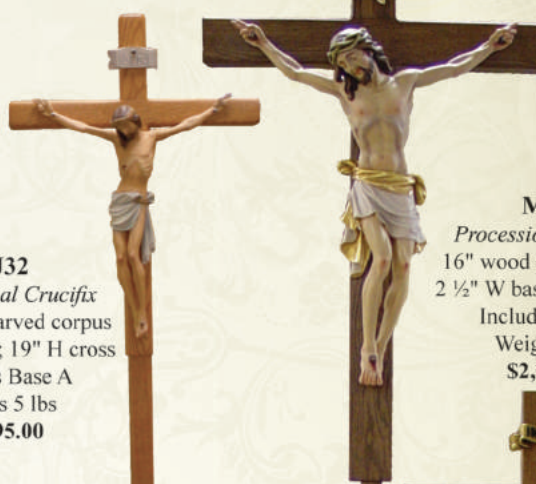

MJ49
Processional Crucifix
19" wood carved corpus
2 1/2" W base; 32" H cross
Includes Base B
Weighs 9 lbs
$2,795.00