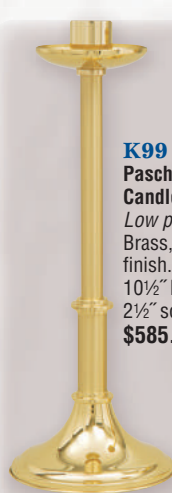

K137
Acolyte
Candlestick
Brass, two-
tone satin
and bright
finish. 24" H.,
6" base,
7/8" socket.
$290.00

K99
Paschal
Candle Holder
Low profile.
Brass, two-tone
finish. 28" H.,
10 1/2" base,
2 1/2" socket.
$585.00