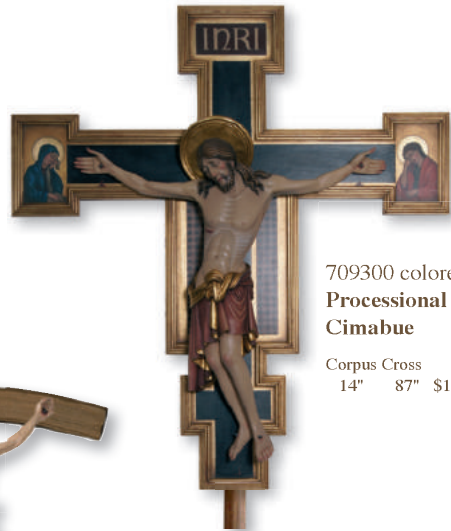

Carved Wood Figure

© copyright Demetz Art Studio - All right reserved

Mod. 4009
Processional Crucifix
Size: 70"
please inquire for prices

Mod. 4010
Processional Crucifix
Size: 74"
please inquire for prices

Mod. 4003
Processional Crucifix
Size: 91"
please inquire for prices

Mod. 4013
Processional Crucifix
Size: 91"
please inquire for prices

Mod. 4012
Processional Crucifix
Size: 70"
please inquire for prices

709200 colored
**Processional crucifix
cross straight**

Corpus Cross		
9"	74"	\$584.20
12"	79"	676.20
16"	87"	960.00

709201 colored
**Processional crucifix
cross bent**

Corpus Cross		
9"	74"	\$584.20
12"	79"	676.20
16"	87"	960.00