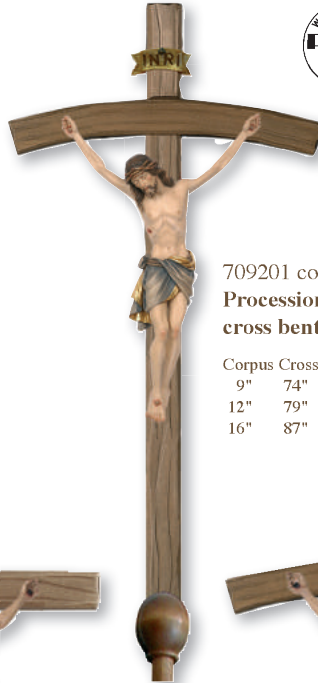

709200 colored
**Processional crucifix
cross straight**

709100 colored
**Processional crucifix
cross straight stained**

709201 colored
**Processional crucifix
cross bent**

Corpus Cross		
9"	74"	$584.20
12"	79"	676.20
16"	87"	960.00