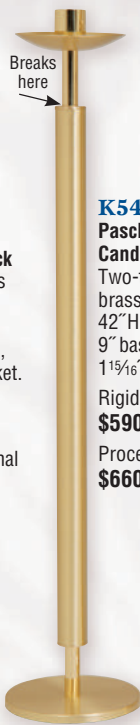

K171
Paschal
Candlestick
Satin brass
finish.
42" H.,
10 1/2" base,
1 1/16" socket.
Rigid
$565.00
Processional
$645.00

Breaks
here

K540
Paschal
Candlestick
Two-tone
brass finish.
42" H.,
9" base,
1 1/16" socket.
Rigid
$590.00
Processional
$660.00