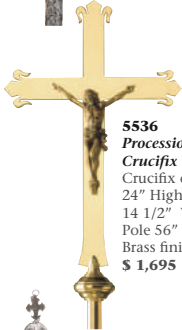

900
Plateresque Processional Cross
Brass Silver Plated \$ 22,495
Sterling Silver \$ 29,995

Measurements:
Total Height of cross only: 31"
Total Height with poles: 92"
Cross Width: 19 1/2"
* Poles are made of brass heavily silver plated or gold plated.

916
Standing Cross
15 3/4" Ht. - 11 1/2" Wide 80" Tall (Mounted on Poles)
Silver plated \$ 2,995
Gold plated \$ 3,350

915
Gothic Processional Crucifix
Cross size: 25 1/2" Ht. 19 3/4" Wide
Gothic bobèche below cross is 8" Ht. Total Ht with poles is 92".
Sterling Silver \$ 23,495
Brass Silverplated \$ 19,495

903
Crucifix
Classic hand engraved design with symbolic ornamentation of the Passion. Cross is 20" x 13 1/4" Wide. Round raised border.
Brass \$ 4,795
Silver Plate \$ 4,995

5597
Processional Cross
13" wide x 22" high
Brass conic pole measuring 59".
Brass \$ 1,950
Brass Silverplated \$ 2,115
Brass Goldplated \$ 2,250

5598
Processional Cross
13" wide x 22-7/8" high Brass conic pole measuring 59".
Brass \$ 1,850
Brass Silverplated \$ 1,985
Brass Goldplated \$ 2,100

5536
Processional Crucifix
Crucifix only 24" High
14 1/2" Wide.
Pole 56" Long.
Brass finish \$ 1,695