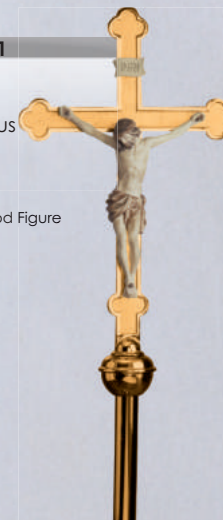

4504-271

87" H
19" Cross
9" Corpus

\$2,600 HP
\$2,340 S

3811-271

88" H
20" Cross
10" Corpus

\$2,580 HP
\$2,320 S

Carved Wood Figure

4551-271