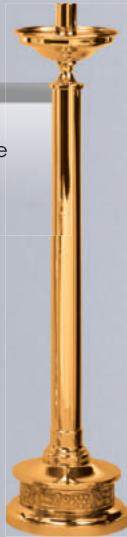

401-17B

48" H
12" Dia. Base

$2,155
$1,935