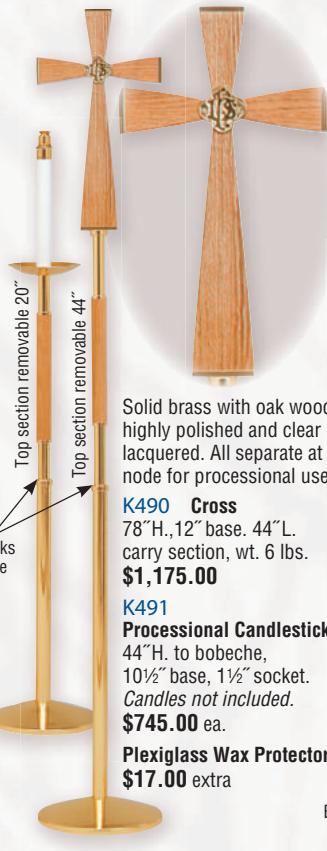

K630-W
Processional Crucifix
12" bronze crucifix mounted on 20" walnut cross, with satin bronze tips. 12" walnut insert on staff. Satin bronze. 78"H., 12" base. 44"L. carry section, wt. 6 lbs.
$1,375.00

K631
Processional Candlestick
Satin bronze with walnut insert on staff. 42"H., 10 1/2" base, 1 1/2" socket. Breaks at node. **$745.00** ea.
Oak and satin brass available.

Solid brass with oak wood highly polished and clear lacquered. All separate at node for processional use.

K490 Cross
78"H., 12" base. 44"L. carry section, wt. 6 lbs.
$1,175.00

K491
Processional Candlestick
44"H. to bobèche, 10 1/2" base, 1 1/2" socket. Candles not included. **$745.00** ea.

Plexiglass Wax Protector
$17.00 extra