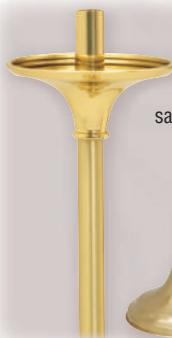

Paschal & Processional Torches

All prices subject to change without notice.