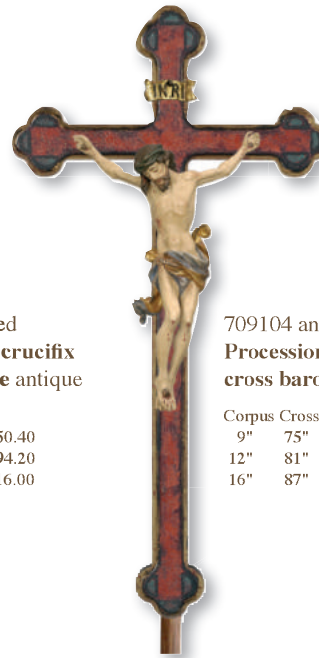

709103 colored
**Processional crucifix
cross baroque antique**

709104 antique gold leaf
**Processional crucifix
cross baroque antique gold**

Corpus Cross		
9"	75"	$840.40
12"	81"	1,004.80
16"	87"	1,416.40

Your supplier for Wood & Bronze Statues.
Custom work on demand. For larger sizes, please inquire for pricing!