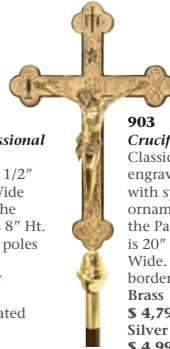

903
Crucifix
Classic hand engraved design with symbolic ornamentation of the Passion. Cross is 20" x 13 1/4" Wide. Round raised border.
Brass $ 4,795
Silver Plate $ 4,995