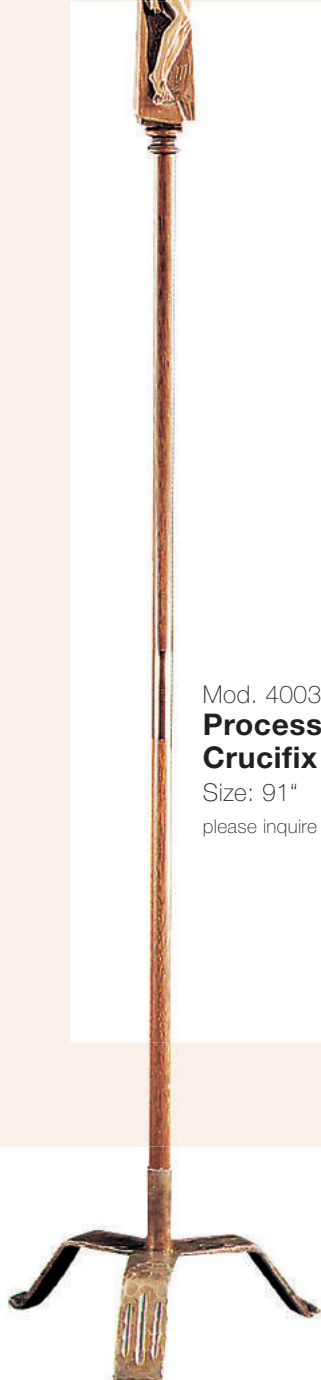

Mod. 4003
Processional Crucifix
Size: 91"
please inquire for prices