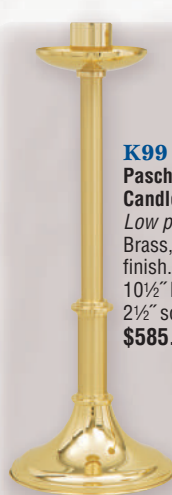

K137
Acolyte
Candlestick
Brass, two-
tone satin
and bright
finish. 24" H.,
6" base,
7/8" socket.
$290.00

K99
Paschal
Candle Holder
Low profile.
Brass, two-tone
finish. 28" H.,
10 1/2" base,
2 1/2" socket.
$585.00