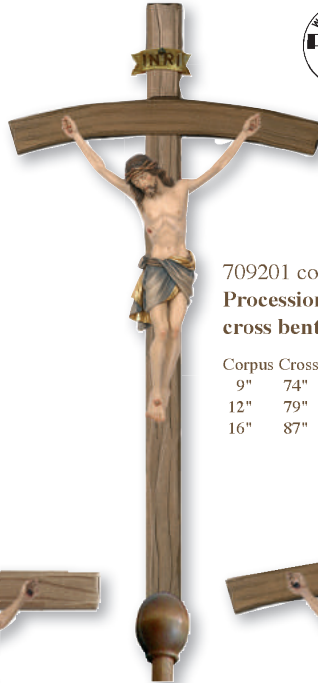

Mod. 4009
Processional Crucifix
Size: 70"
please inquire for prices

Mod. 4010
Processional Crucifix
Size: 74"
please inquire for prices

Mod. 4003
Processional Crucifix
Size: 91"
please inquire for prices

Mod. 4013
Processional Crucifix
Size: 91"
please inquire for prices

Mod. 4012
Processional Crucifix
Size: 70"
please inquire for prices

709200 colored
**Processional crucifix
cross straight**

Corpus Cross		
9"	74"	\$584.20
12"	79"	676.20
16"	87"	960.00