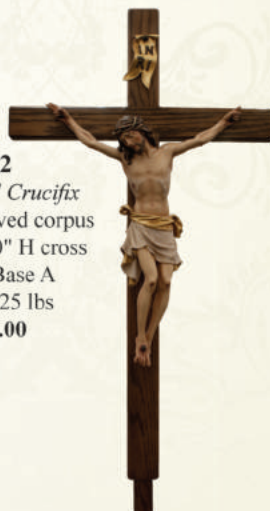

MJ72
Processional Crucifix
15" wood carved corpus
2" W base; 30" H cross
Includes Base A
Weighs 6.25 lbs
$1,895.00