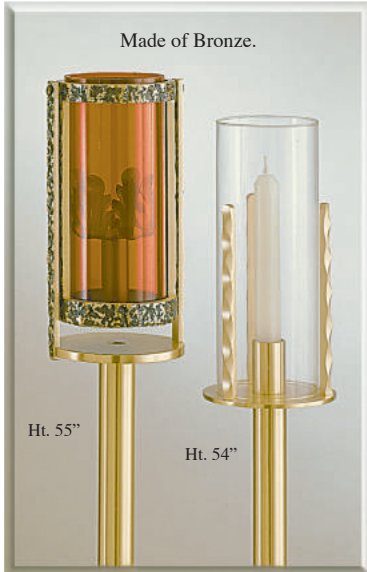

TORCHES

Made of Bronze, Brass or Oak

Metal Processional Tubes are Coated with a Clear Baked On Powder Coat Finish To Prevent Tarnishing. The Pew End Mounting Torches are designed for Placement on Exterior or Interior Surface of the Pew End. **DURABLE OVEN BAKED FINISH**

Made of Bronze.

Ht. 55"

Ht. 54"

81PT15

$ 710.00 ea.

Textured Bronze Swivel Torch and Bronze Staff. Furnished with a Plexiglass Globe and Husk for 15 Hour Glass. (Glass not Supplied).

65PT14

$ 545.00 ea.

Made of Bronze. Highly Polished Globe Fixture and Satin Bronze Staff. 4" Diameter Bobeche with 7/8" Socket and Plexiglass Globe.

81GB15 $ 40.00 ea.

2 3/4" Dia. by 6 5/8" Ht. Replacement Globe Available in Red or Clear

65GB14 $ 45.00 ea.

3" Dia. by 8" Ht. Replacement Globe Available in Clear Only

Bases Sold Separately