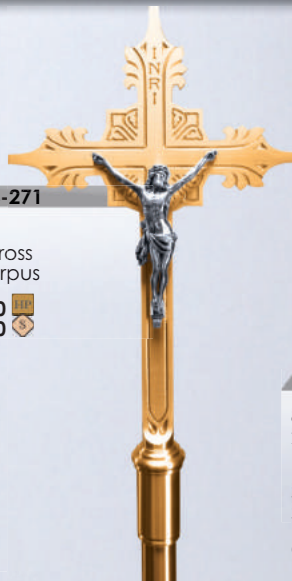

4504-271

87" H
19" Cross
9" Corpus

$2,600 HP
$2,340 S