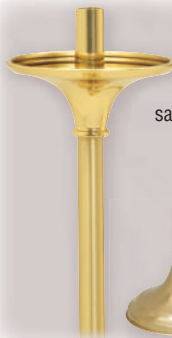

Paschal & Processional Torches

Breaks
here

Top section
removable
Breaks
here

Swivels
to level
candle

All prices subject to change without notice.