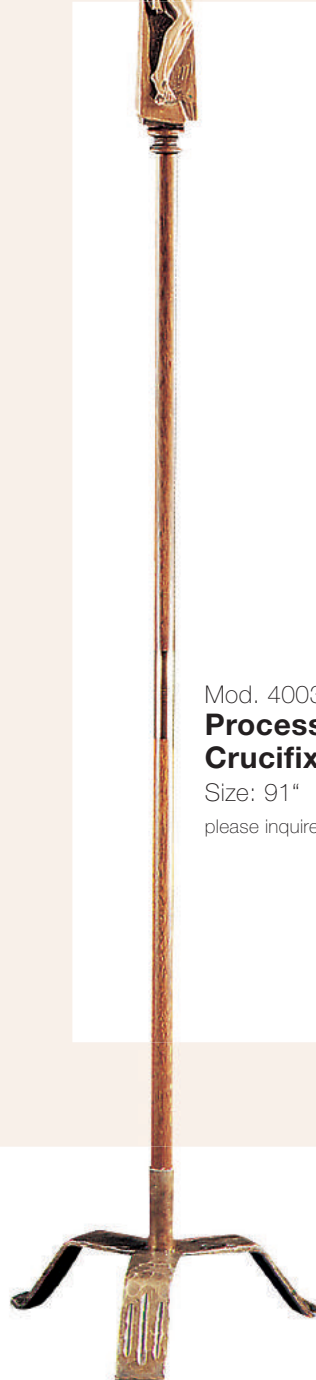

Mod. 4003
Processional Crucifix
Size: 91"
please inquire for prices