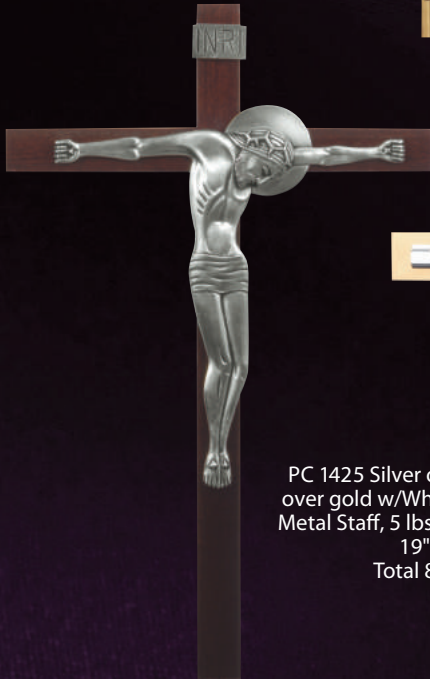

PC 1429 Wooden w/Satin
Silver Corpus, Metal Staff, 6 lbs.
Cross 34" x 18", Total 84" h

PC 1425 Silver ox Cross
over gold w/White Globe
Metal Staff, 5 lbs. Cross
19" x 10"
Total 84" h