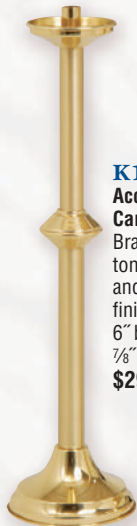

K137
Acolyte
Candlestick
Brass, two-
tone satin
and bright
finish. 24" H.,
6" base,
7/8" socket.
$290.00