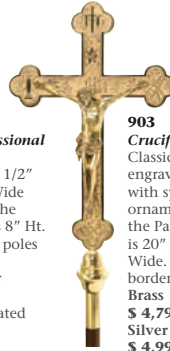

903
Crucifix
Classic hand engraved design with symbolic ornamentation of the Passion. Cross is 20" x 13 1/4" Wide. Round raised border.
Brass $ 4,795
Silver Plate $ 4,995