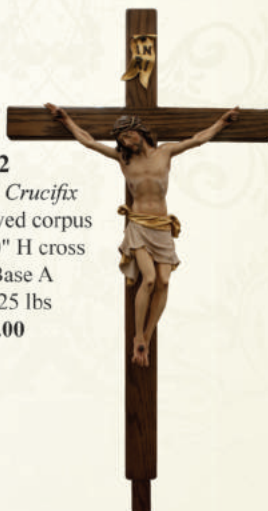

MJ72
Processional Crucifix
15" wood carved corpus
2" W base; 30" H cross
Includes Base A
Weighs 6.25 lbs
$1,895.00

MJ33P
Processional Crucifix
10" Pewter corpus on
1 1/2" W base; 19" H cross
Includes Base A
Weighs 5.25 lbs
$1,295.00