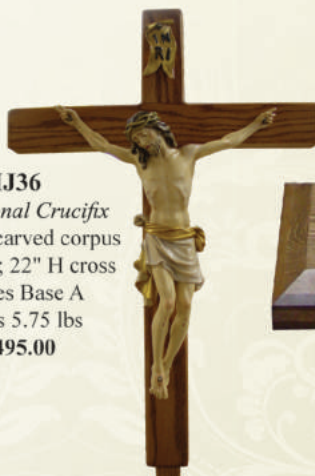

MJ36
Processional Crucifix
13" wood carved corpus
2" W base; 22" H cross
Includes Base A
Weighs 5.75 lbs
$1,495.00

ALL PRICES F.O.B. FACTORY. PRICES SUBJECT TO CHANGE WITHOUT NOTICE.