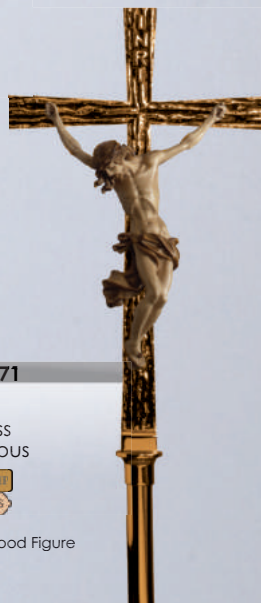

4557-271

90" H
21" Cross
12" Corpus

\$2,480 HP
\$2,235 S

Carved Wood Figure

4808-271

91" H
22" H Cross
10" Risen Christ

\$2,195 HP
\$1,980 S

© copyright Demetz Art Studio - All right reserved