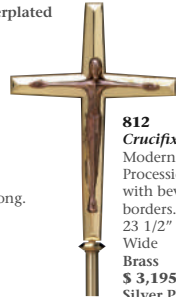

677
Censer, Boat & Spoon
Censer: 11 1/2" Ht x 5 1/2" dia.
Boat: 4 1/8" Ht x 6" long.
Brass $ 3,250
Silver Plate $ 3,595

812
Crucifix
Modernistic Processional Crucifix with beveled cross borders.
23 1/2" Ht. 15 3/4" Wide
Brass $ 3,195
Silver Plate $ 3,395