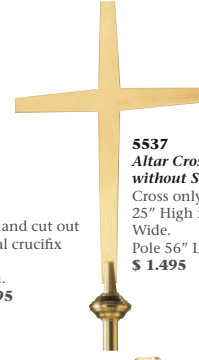

5598
Processional Cross
13" wide x 22-7/8" high Brass conic pole measuring 59".
Brass \$ 1,850
Brass Silverplated \$ 1,985
Brass Goldplated \$ 2,100

5536
Processional Crucifix
Crucifix only 24" High
14 1/2" Wide.
Pole 56" Long.
Brass finish \$ 1,695

902
Stand
Richly ornamented, matching with our #900 Processional Cross.
16 1/8" Diameter x 15" High.
Brass Silverplated \$ 2,395

905
Stand
16-1/8" in height - 17-3/4" Ø
Brass \$ 1,650
Brass Silverplated \$ 1,800
Brass Goldplated \$ 1,985

925
Stand
4 1/2" High
12 1/2" Diameter.
Brass High Polish \$ 695
Brass Silverplated \$ 895

915-1
Stand
Rich combination of walnut and cut out bands, matching processional crucifix #915.
19 3/4" Diameter x 14" High.
Brass Silverplated \$ 4,695