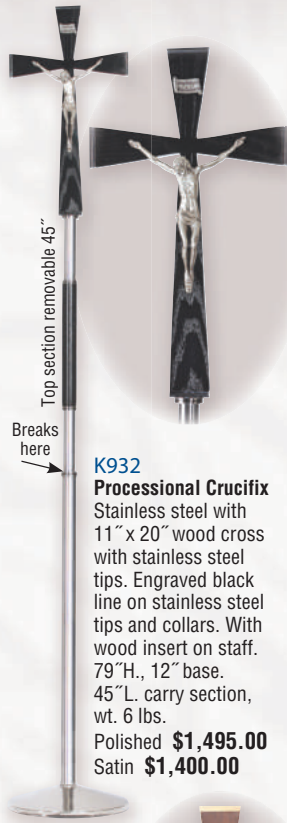

Processional Crucifixes & Candlesticks

All crucifixes have the option of replacing corpus with an IHS emblem