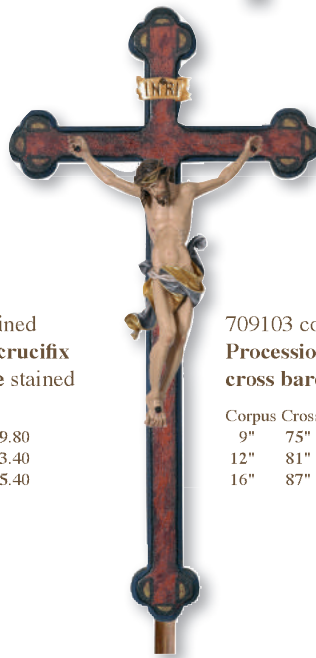

709102 3x stained
**Processional crucifix
cross baroque stained**

709103 colored
**Processional crucifix
cross baroque antique**

Corpus Cross		
9"	75"	$650.40
12"	81"	794.20
16"	87"	1,116.00