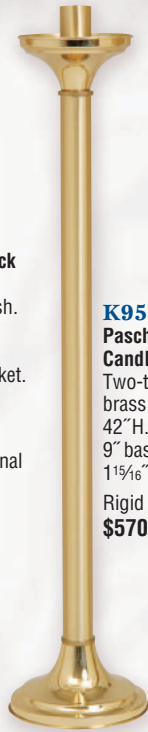

K540
Paschal
Candlestick
Two-tone
brass finish.
42" H.,
9" base,
1 1/16" socket.
Rigid
$590.00
Processional
$660.00

K95
Paschal
Candlestick
Two-tone
brass finish.
42" H.,
9" base,
1 1/16" socket.
Rigid only
$570.00