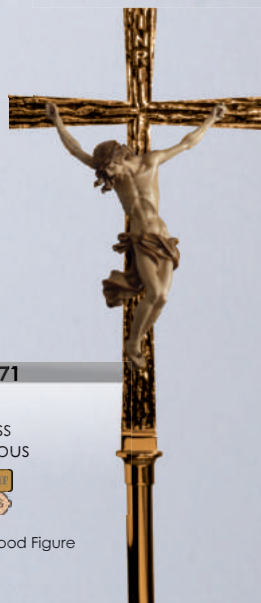

Carved Wood Figure

© copyright Demetz Art Studio - All right reserved

Mod. 4009
Processional Crucifix
Size: 70"
please inquire for prices

Mod. 4010
Processional Crucifix
Size: 74"
please inquire for prices