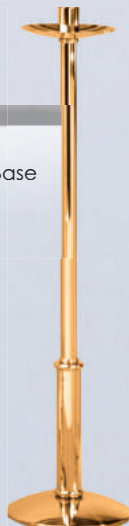

\$1,135

389-227

28" H
12" Base

\$2,690

216-17A

44" H
10" Dia. Base

\$925
\$840

216-17B

48" H
12" Dia. Base

\$980
\$880

242-17A

44" H
10-1/2" x 12"
Base

\$1,945
\$1,680

242-17B

48" H
12" x 14" Base

\$2,510
\$2,215