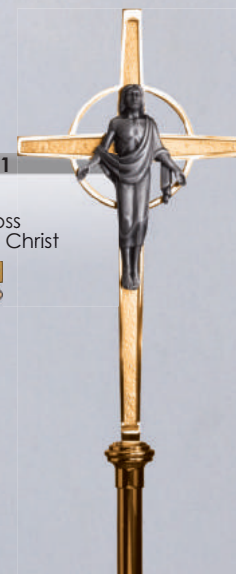

4808-271

91" H
22" H Cross
10" Risen Christ

$2,195 HP
$1,980 S