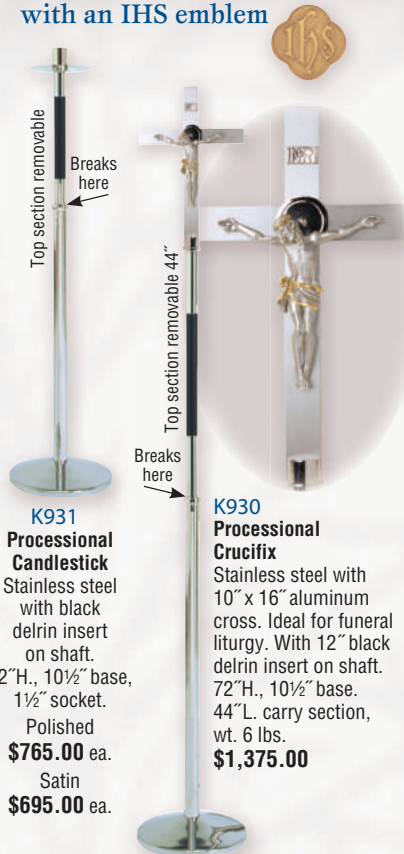

Processional Crucifixes & Candlesticks

All crucifixes have the option of replacing corpus with an IHS emblem

K932
Processional Crucifix
Stainless steel with 11" x 20" wood cross with stainless steel tips. Engraved black line on stainless steel tips and collars. With wood insert on staff. 79"H., 12" base. 45"L. carry section, wt. 6 lbs.
Polished **\$1,495.00**
Satin **\$1,400.00**