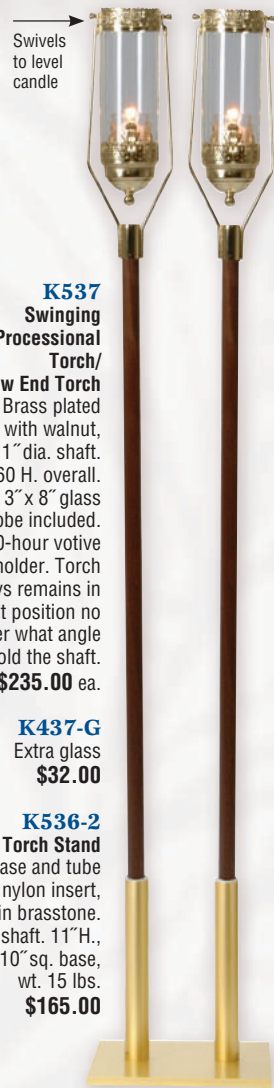

Swivels
to level
candle

K537
Swinging
Processional
Torch/
Pew End Torch
Brass plated
with walnut,
1" dia. shaft.
60 H. overall.
3" x 8" glass
globe included.
10-hour votive
glass holder. Torch
always remains in
upright position no
matter what angle
you hold the shaft.
$235.00 ea.

K437-G
Extra glass
$32.00

K536-2
Torch Stand
Steel base and tube
with nylon insert,
satin brassstone.
Fits 1" shaft. 11" H.,
10" sq. base,
wt. 15 lbs.
$165.00