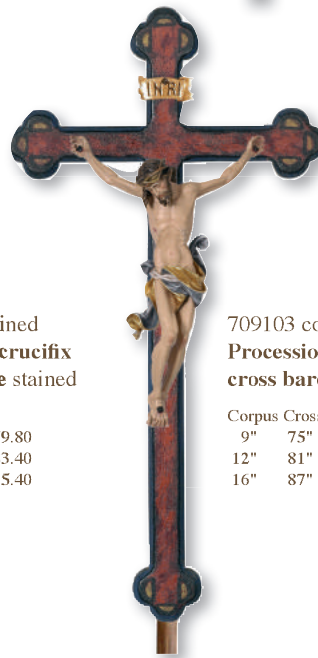

709102 3x stained
**Processional crucifix
cross baroque stained**

709103 colored
**Processional crucifix
cross baroque antique**

Corpus Cross		
9"	75"	$650.40
12"	81"	794.20
16"	87"	1,116.00