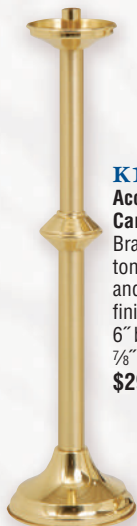

K137
Acolyte
Candlestick
Brass, two-
tone satin
and bright
finish. 24" H.,
6" base,
7/8" socket.
$290.00