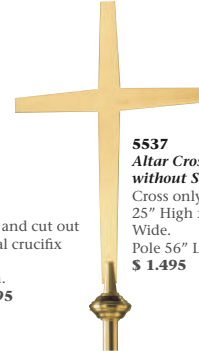

5597
Processional Cross
13" wide x 22" high
Brass conic pole measuring 59".
Brass $ 1,950
Brass Silverplated $ 2,115
Brass Goldplated $ 2,250

5598
Processional Cross
13" wide x 22-7/8" high Brass conic pole measuring 59".
Brass $ 1,850
Brass Silverplated $ 1,985
Brass Goldplated $ 2,100

5537
Altar Cross without Stand
Cross only 25" High x 15 3/8" Wide.
Pole 56" Long. Brass $ 1,495