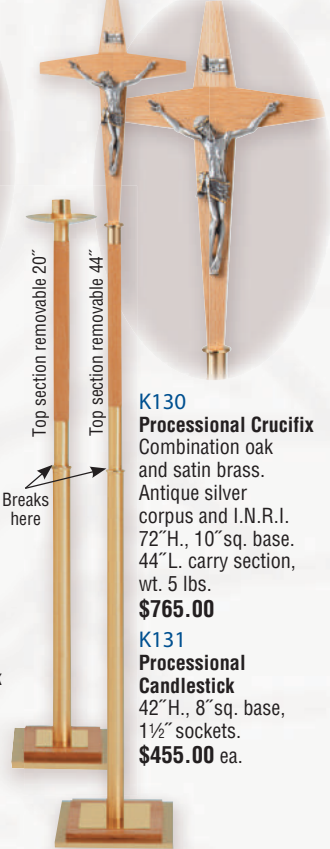

K960
Processional Crucifix
Satin bronze. Feather weight for procession. 9" wood corpus carved in maplewood. 72"H., 11" x 20" walnut cross, walnut insert on staff. Removable at 10 1/2" base. Carry section wt. 4 lbs. **$1,365.00**

Upgrade to a 12" base for an additional **$85.00**

K961
Processional Candlestick
Satin bronze, with walnut insert on staff. 42"H., 1 1/2" socket. Removable at 10 1/2" base. **$765.00** ea.

K130
Processional Crucifix
Combination oak and satin brass. Antique silver corpus and I.N.R.I. 72"H., 10" sq. base. 44"L. carry section, wt. 5 lbs. **$765.00**

K131
Processional Candlestick
42"H., 8" sq. base, 1 1/2" sockets. **$455.00** ea.

Optional bronze halo ring **$165.00** extra

All prices subject to change without notice.