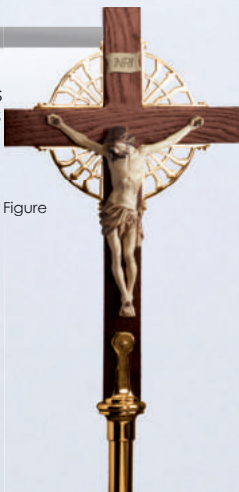

SHOWN AND PRICED
IN BRONZE. BRASS
10% ADDITIONAL.
PLEASE SPECIFY

STANDING PROCESSIONAL CRUCIFIXES

HP = HIGH POLISH S = SATIN

MADE IN USA

METAL OR WOOD FINISH WHEN ORDERING. ALL ITEMS OVEN BAKED FOR DURABILITY. PROCESSIONAL STAFFS PROTECTED FROM TARNISHING WITH A CLEAR VINYL SLEEVE. STANDS INCLUDED. MOST FIGURES ARE INTERCHANGEABLE, PRICES MAY VARY.

4501-271

89" H
20" H Cross
10" Corpus

$3,210 HP
$2,890 S

Carved Wood Figure