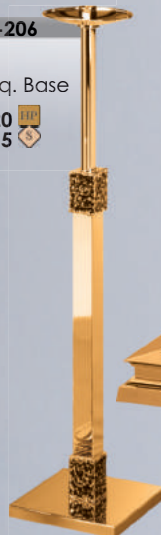

\$2,535
\$2,280

417-206

44" H
10" Dia. Base

\$1,250
\$1,125

216-206

44" H
12" Dia. Base

\$1,245
\$1,125

495-206

44" H
10" Sq. Base

\$1,520
\$1,365

444-206

44" H
10-1/2" Dia. Base

\$1,385

433-206

44" H
10" Dia. Base

\$1,945
\$1,750