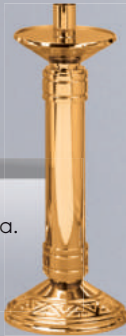

MADE IN USA

= HIGH POLISH = SATIN

240-17B

48" H
14" Dia. Base
\$2,410
\$2,150

240-17A

44" H
10-1/2" Dia. Base
\$1,675
\$1,490

240-227

28" H
11-1/2" Dia. Base
\$1,980
\$1,780