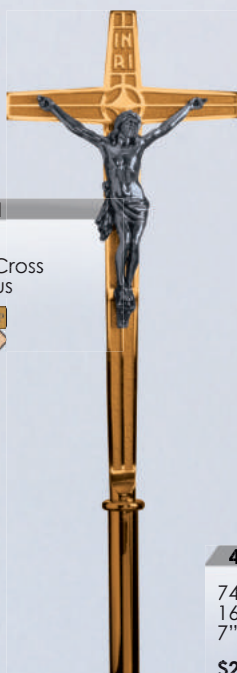

216-271

77" H
19-1/2" Cross
9" Corpus

$1,745 HP
$1,570 S