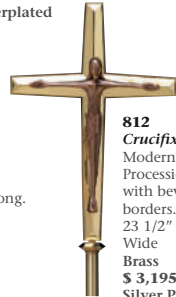

5598
Processional Cross
13" wide x 22-7/8" high Brass conic pole measuring 59".
Brass \$ 1,850
Brass Silverplated \$ 1,985
Brass Goldplated \$ 2,100

5536
Processional Crucifix
Crucifix only 24" High
14 1/2" Wide.
Pole 56" Long.
Brass finish \$ 1,695

902
Stand
Richly ornamented, matching with our #900 Processional Cross.
16 1/8" Diameter x 15" High.
Brass Silverplated \$ 2,395

905
Stand
16-1/8" in height - 17-3/4" Ø
Brass \$ 1,650
Brass Silverplated \$ 1,800
Brass Goldplated \$ 1,985

925
Stand
4 1/2" High
12 1/2" Diameter.
Brass High Polish \$ 695
Brass Silverplated \$ 895

915-1
Stand
Rich combination of walnut and cut out bands, matching processional crucifix #915.
19 3/4" Diameter x 14" High.
Brass Silverplated \$ 4,695

5537
Altar Cross without Stand
Cross only 25" High x 15 3/8" Wide.
Pole 56" Long. Brass \$ 1,495

676
Censer, Boat & Spoon
Censer: 12" Ht x 5" dia.
Boat: 2 3/4" Ht x 5 3/4" long.
Brass \$ 2,950
Silver Plate \$ 3,250