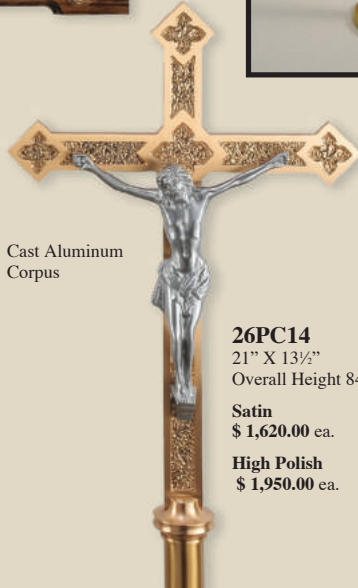

26PC14

21" X 13 1/2"

Overall Height 84"

Satin

\$ 1,620.00 ea.

High Polish

\$ 1,950.00 ea.

44PC45