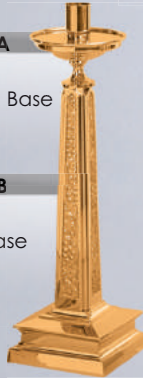

536-227A

29" H
9-1/2" Sq. Base
$2,870
$2,585

536-227B

31" H
12" Sq. Base
$3,355
$3,020

536-17A

42" H
9-1/2" Sq. Base
$3,200
$2,880

536-17B

44" H
12" Sq. Base
$4,050
$3,645