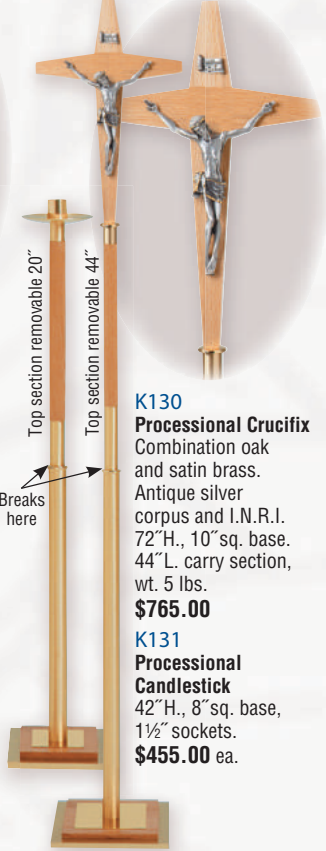

K960
Processional Crucifix
Satin bronze. Feather weight for procession. 9" wood corpus carved in maplewood. 72"H., 11" x 20" walnut cross, walnut insert on staff. Removable at 10 1/2" base. Carry section wt. 4 lbs.
$1,365.00

Upgrade to a 12" base for an additional **$85.00**

K961
Processional Candlestick
Satin bronze, with walnut insert on staff. 42"H., 1 1/2" socket. Removable at 10 1/2" base. **$765.00** ea.

K130
Processional Crucifix
Combination oak and satin brass. Antique silver corpus and I.N.R.I. 72"H., 10" sq. base. 44"L. carry section, wt. 5 lbs.
$765.00

K131
Processional Candlestick
42"H., 8" sq. base, 1 1/2" sockets. **$455.00** ea.

Optional bronze halo ring **$165.00** extra

All prices subject to change without notice.