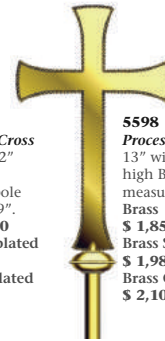

900
Plateresque Processional Cross
Brass Silver Plated \$ 22,495
Sterling Silver \$ 29,995

Measurements:
Total Height of cross only: 31"
Total Height with poles: 92"
Cross Width: 19 1/2"
* Poles are made of brass heavily silver plated or gold plated.

916
Standing Cross
15 3/4" Ht. - 11 1/2" Wide 80" Tall (Mounted on Poles)
Silver plated \$ 2,995
Gold plated \$ 3,350

915
Gothic Processional Crucifix
Cross size: 25 1/2" Ht. 19 3/4" Wide
Gothic bobèche below cross is 8" Ht. Total Ht with poles is 92".
Sterling Silver \$ 23,495
Brass Silverplated \$ 19,495

903
Crucifix
Classic hand engraved design with symbolic ornamentation of the Passion. Cross is 20" x 13 1/4" Wide. Round raised border.
Brass \$ 4,795
Silver Plate \$ 4,995

5597
Processional Cross
13" wide x 22" high
Brass conic pole measuring 59".
Brass \$ 1,950
Brass Silverplated \$ 2,115
Brass Goldplated \$ 2,250

5598
Processional Cross
13" wide x 22-7/8" high Brass conic pole measuring 59".
Brass \$ 1,850
Brass Silverplated \$ 1,985
Brass Goldplated \$ 2,100

5536
Processional Crucifix
Crucifix only 24" High
14 1/2" Wide.
Pole 56" Long.
Brass finish \$ 1,695