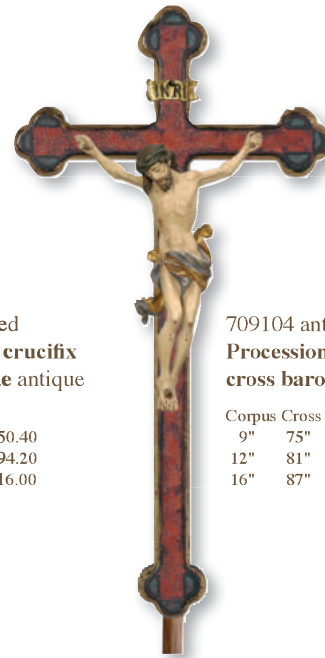

709201 colored
**Processional crucifix
cross bent**

Corpus Cross		
9"	74"	\$584.20
12"	79"	676.20
16"	87"	960.00

709300 colored
**Processional crucifix
Cimabue**

Corpus Cross		
14"	87"	\$1,431.40

709100 colored
**Processional crucifix
cross straight stained**

Corpus Cross		
9"	74"	\$584.20
12"	79"	676.20
16"	87"	960.00

709101 colored
**Processional crucifix
cross bent stained**

Corpus Cross		
9"	74"	\$584.20
12"	79"	676.20
16"	87"	960.00

709102 3x stained
**Processional crucifix
cross baroque stained**

Corpus Cross		
9"	75"	\$579.80
12"	81"	683.40
16"	87"	915.40

709103 colored
**Processional crucifix
cross baroque antique**

Corpus Cross		
9"	75"	\$650.40
12"	81"	794.20
16"	87"	1,116.00

709104 antique gold leaf
**Processional crucifix
cross baroque antique gold**