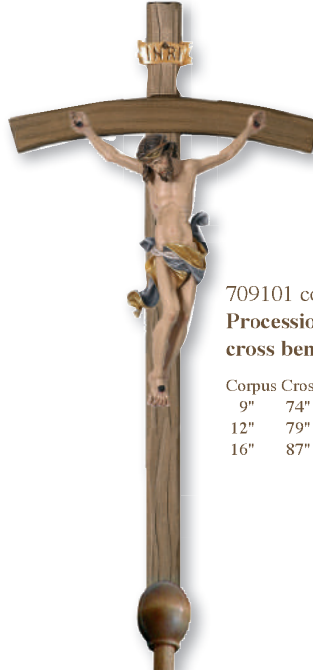

709200 colored
**Processional crucifix
cross straight**

Corpus Cross		
9"	74"	\$584.20
12"	79"	676.20
16"	87"	960.00

709201 colored
**Processional crucifix
cross bent**

Corpus Cross		
9"	74"	\$584.20
12"	79"	676.20
16"	87"	960.00

709300 colored
**Processional crucifix
Cimabue**

Corpus Cross		
14"	87"	\$1,431.40

709100 colored
**Processional crucifix
cross straight stained**

Corpus Cross		
9"	74"	\$584.20
12"	79"	676.20
16"	87"	960.00