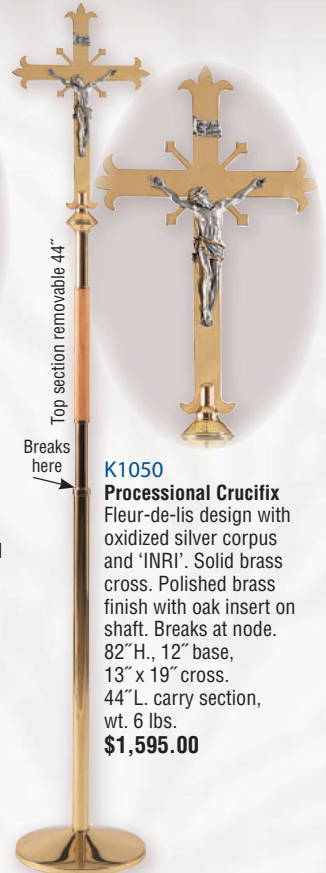

K1040
Processional Cross
Celtic design with four ruby glass stones. Solid brass cross. Polished brass finish with oak wood insert. Breaks at center node. 82"H., 12" base, 13" x 18" cross. 44"L. carry section, wt. 5 lbs.
$1,475.00

K1050
Processional Crucifix
Fleur-de-lis design with oxidized silver corpus and 'INRI'. Solid brass cross. Polished brass finish with oak insert on shaft. Breaks at node. 82"H., 12" base, 13" x 19" cross. 44"L. carry section, wt. 6 lbs.
$1,595.00