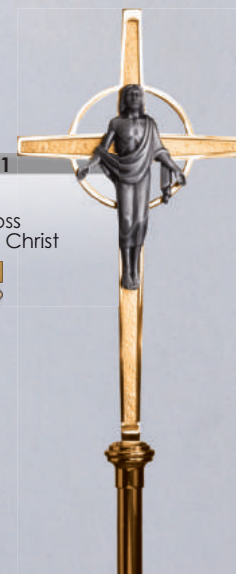

4557-271

90" H
21" Cross
12" Corpus

\$2,480 HP
\$2,235 S

Carved Wood Figure

4808-271

91" H
22" H Cross
10" Risen Christ

\$2,195 HP
\$1,980 S

© copyright Demetz Art Studio - All right reserved

Mod. 4009
Processional Crucifix
Size: 70"
please inquire for prices

Mod. 4010
Processional Crucifix
Size: 74"
please inquire for prices

Mod. 4003
Processional Crucifix
Size: 91"
please inquire for prices