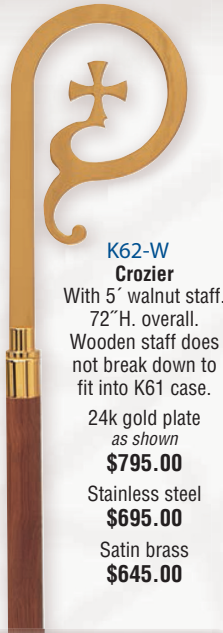

NOTE: The pole may reach a maximum length of 59". Please indicate the length needed when you place your order. Our standard length, if no specific measure is indicated would be of app. 57".

405

406

764
Sterling Silver \$ 650
Sterling Silver g/p \$ 765

730 Triple Oil-stock
2 1/8" Ht. 1 1/8" Dia.
Silver Plated \$ 225
Gold Plated \$ 275

Bishops' Appointments

12" black insert

Bishop Crozier
Satin crook, bright staff.
72" H. overall (3 pieces).

K62-B
Satin brass **\$695.00**
K62-SS
Stainless steel **\$835.00**
K62-G
24k gold plate **\$985.00**

NEW

K66
Crozier Stand
Solid brass with nylon insert, satin finish. 13" H., 9" base. **\$195.00**

K61 Crozier Case
Case outside dimensions: 27" x 11" x 3 1/2". **\$325.00**

K62-W
Crozier
With 5' walnut staff. 72" H. overall. Wooden staff does not break down to fit into K61 case. 24k gold plate as shown **\$795.00**
Stainless steel **\$695.00**
Satin brass **\$645.00**

K190 (Lamb)
Silver plate **\$4,200.00**
24k gold plate **\$4,700.00**

K196 (Cross)
Silver plate **\$4,200.00**
24k gold plate **\$4,700.00**

Crozier
With Agnus Dei or Cross symbol and six adorning angels on node slightly oxidized. Crook section is richly textured metal with soft finish on 3-piece shaft and rubber tip on end. 71" H.