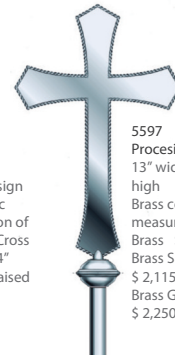

903
Crucifix
Classic hand
engraved design
with symbolic
ornamentation of
the Passion. Cross
is 20" x 13 1/4"
Wide. Round raised
border.
Brass
$ 4,795
Silver Plate
$ 4,995