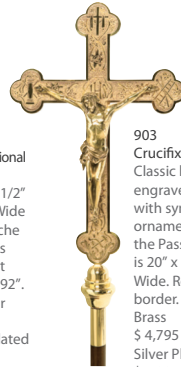

SILVER PLATE AND STERLING SILVER AVAILABLE • ENGRAVING AVAILABLE.

Processional Crosses / Censers

900
Plateresque
Processional Crucifix
Brass Silver Plated \$ 22,495
Sterling Silver \$ 29,995
Measurements:
Total Height of cross only: 31"
Total Height with poles: 92"
Cross Width: 19 1/2"
* Poles are made of brass heavy
silver plated or gold plated.

916
Standing Cross
15 3/4" Ht. -
11 1/2" Wide
80" Tall
(Mounted on
Poles)
Silver plated
\$ 2,995
Gold plated
\$ 3,350

915
Gothic Processional
Crucifix
Cross size: 25 1/2"
Ht. 19 3/4" Wide
Gothic bobèche
below cross is
8" Ht. Total Ht
with poles is 92".
Sterling Silver
\$ 23,495
Brass Silverplated
\$ 19,495