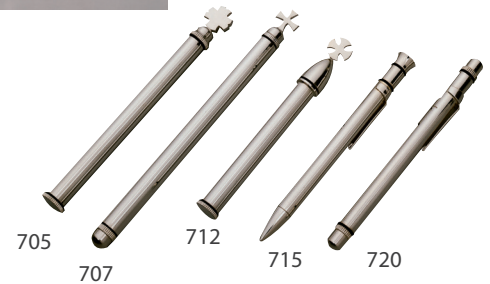

732 Chrim Vial
2 1/8" Dia. - 2 3/8" High
Brass Silver Plated \$ 1,195
Gold Plated \$ 1,295

5527 Mass Kit
17 3/4" x 12 3/4" x 4 1/2"
\$ 1,150

736 Altar Bells
5" tall Brass finish
\$ 495

719 Baptismal Shell
4 1/2" Dia. Silver Plated or Gold Plated \$ 135
Sterling Silver \$ 295

735 Ring Oil Stock
1" Ht. - 1 1/8" Dia.
Silver Plated \$ 250
Gold Plated \$ 285

705 707 712 715 720

Sprinklers made in solid brass, high polish silver plate.
Model 705 (5 7/8" Long), 707 (6" Long) 712 (5" Long) \$ 155
Model 715 & 720 (5 1/4" Long), pencil style clip and engraved cross \$ 165
For gold plated finish, there is an additional charge \$ 15