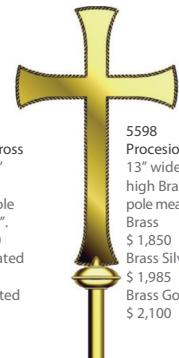

SILVER PLATE AND STERLING SILVER AVAILABLE • ENGRAVING AVAILABLE.

Processional Crosses / Censers

900
Plateresque
Processional Crucifix
Brass Silver Plated \$ 22,495
Sterling Silver \$ 29,995
Measurements:
Total Height of cross only: 31"
Total Height with poles: 92"
Cross Width: 19 1/2"
* Poles are made of brass heavy
silver plated or gold plated.

916
Standing Cross
15 3/4" Ht. -
11 1/2" Wide
80" Tall
(Mounted on
Poles)
Silver plated
\$ 2,995
Gold plated
\$ 3,350

915
Gothic Processional
Crucifix
Cross size: 25 1/2"
Ht. 19 3/4" Wide
Gothic bobèche
below cross is
8" Ht. Total Ht
with poles is 92".
Sterling Silver
\$ 23,495
Brass Silverplated
\$ 19,495

903
Crucifix
Classic hand
engraved design
with symbolic
ornamentation of
the Passion. Cross
is 20" x 13 1/4"
Wide. Round raised
border.
Brass
\$ 4,795
Silver Plate
\$ 4,995

5597
Procesional Cross
13" wide x 22"
high
Brass conic pole
measuring 59".
Brass \$ 1,950
Brass Silverplated
\$ 2,115
Brass Goldplated
\$ 2,250

5598
Procesional Cross
13" wide x 22-7/8"
high Brass conic
pole measuring 59".
Brass
\$ 1,850
Brass Silverplated
\$ 1,985
Brass Goldplated
\$ 2,100

5536
Processional Crucifix
Crucifix only 24" High 14 1/2" Wide.
Pole 56" Long. Brass finish
\$ 1,695