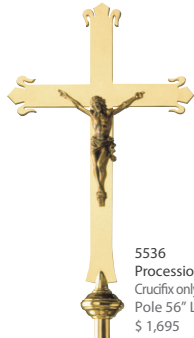

SILVER PLATE AND STERLING SILVER AVAILABLE • ENGRAVING AVAILABLE.

Processional Crosses / Censers

900
Plateresque
Processional Crucifix
Brass Silver Plated \$ 22,495
Sterling Silver \$ 29,995
Measurements:
Total Height of cross only: 31"
Total Height with poles: 92"
Cross Width: 19 1/2"
* Poles are made of brass heavy
silver plated or gold plated.

916
Standing Cross
15 3/4" Ht. -
11 1/2" Wide
80" Tall
(Mounted on
Poles)
Silver plated
\$ 2,995
Gold plated
\$ 3,350

915
Gothic Processional
Crucifix
Cross size: 25 1/2"
Ht. 19 3/4" Wide
Gothic bobèche
below cross is
8" Ht. Total Ht
with poles is 92".
Sterling Silver
\$ 23,495
Brass Silverplated
\$ 19,495

903
Crucifix
Classic hand
engraved design
with symbolic
ornamentation of
the Passion. Cross
is 20" x 13 1/4"
Wide. Round raised
border.
Brass
\$ 4,795
Silver Plate
\$ 4,995

5597
Procesional Cross
13" wide x 22"
high
Brass conic pole
measuring 59".
Brass \$ 1,950
Brass Silverplated
\$ 2,115
Brass Goldplated
\$ 2,250

5598
Procesional Cross
13" wide x 22-7/8"
high Brass conic
pole measuring 59".
Brass
\$ 1,850
Brass Silverplated
\$ 1,985
Brass Goldplated
\$ 2,100

5536
Processional Crucifix
Crucifix only 24" High 14 1/2" Wide.
Pole 56" Long. Brass finish
\$ 1,695