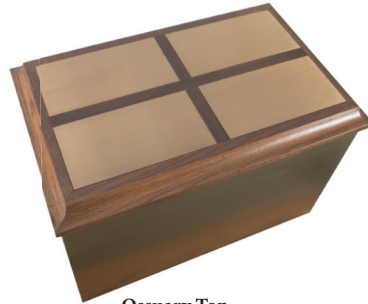

No. 1877-S
\$435 ea

No. 1493-S
\$620 ea

8813 \$191 ea
Baptismal Kit
6" x 1 3/4" x 4"
White jacquard lined
case. Includes all pieces shown.

BAPTISMAL SHELLS - Brass
4.5" Nickel Plated 5113N \$30.95 ea
4.5" Gold Plated 5113G \$35.95 ea

Ossuaries

No. 9800 \$980 ea
Brass - Wood Construction
 Satin finished brass shown with medium oak finished wood, lined inside.
 Overall height 12 1/2", 18" wide, 11" depth.
 Top is 18 1/2" wide, 11 1/2" depth.
 Inside width 16", height 10", depth 9".
 Alpha Omega symbols optional - shown far right.