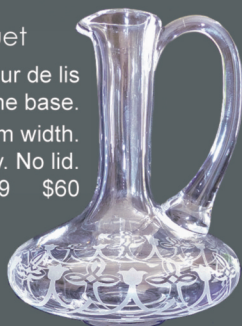

The Fleur De Lis Cruet

Trinity cross with fleur de lis sandblasted around the base.
6 3/4"Ht., 5" maximum width.
14 oz. capacity. No lid.
#549 $60

The Capistrano Cruet
Baroque inspired medallion and cross design applied with white decal. 8 1/2"Ht., 5 1/2"W, 18 oz. capacity.
#546 $125