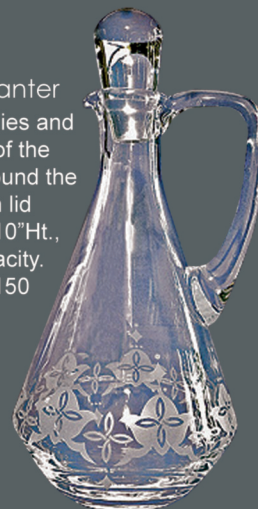

The Fleur De Lis Cruet

Trinity cross with fleur de lis sandblasted around the base.
6 3/4"Ht., 5" maximum width.
14 oz. capacity. No lid.
#549 $60

The Capistrano Cruet
Baroque inspired medallion and cross design applied with white decal. 8 1/2"Ht., 5 1/2"W, 18 oz. capacity.
#546 $125

The Lily Decanter
Sandblasted lilies and the symbol of the Holy Trinity around the base. With lid and handle. 10"Ht., 20 oz. capacity.
#547 $150

The Veritas Polska SIGNATURE GLASS COLLECTION
MOUTH BLOWN HAND BLOWN AND HAND MADE

The Olive Leaves Water Carafe and Glass Set

White decal of olive leaves.
Jar height, 6 3/4", 7"Ht., with drinking glass lid.
3 1/4"Ht. 20 oz. capacity.
#544 $85

(side view)

A great gift for your favorite priest or pastor!

Wine and Water Cruets

Sandblasted water design on one cruet, grape and vine leaf on the other. 8 1/2"Ht., 3 3/4" max width, 9 oz. capacity.
#571 $195 pr Crystal #524 $75 tray

The Abbey Vineyard Flagon

Sandblasted design of an Abbey Vineyard on a hill.
9 1/2"Ht., 20 oz. capacity.
#548 $90

Crystal Flagons

Starburst design
6"Ht., 8 oz. capacity.
#559 $95

Grape and Vine Leaf design. 7"Ht., 24 oz. capacity.
#558 $150

Lavabo Sets - Flagon & Bowl
#560/526 $225 #560/525 $200

Floral and Cross Design
5"Ht., 16 oz. capacity.
#560 $100

Grape and Vine Leaf design. 2 1/4"Ht., 5 3/4"Dm.
#525 $100

Pinwheel and Cross design
3"Ht., 7"Dm, Base 3 5/8"Dm
#526 $125

(Note that size and capacity for each piece may vary.)

Crystal Decanters

Grape and Vine Leaf design.
16"Ht. 36 oz. capacity.
#556 $250

Pinwheel design with handle.
16"Ht., 36 oz. capacity.
#557 $250

Prices subject to change without notice.

Mouth Blown Hand Blown and Hand Cut Crystal