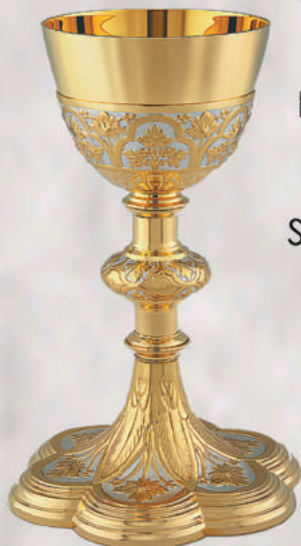

**Handmade
Chalices
with
Sterling Silver
Cups**

Traditional Chalice and Paten

Sculpted grape and vine leaf designs on cup, node and base. 9 1/2"Ht., 10 oz. capacity. Case included. **Sterling Silver Cup.**
#10-19310 $6,495

Silver-plated grape leaf and vine accents, sculpted and engraved on cup, node and base. Three silver-plated *Angel* medallions on cup and medallions of the *Sacred Heart of Jesus*, *Immaculate Heart of Mary* and *St. Joseph* on base. Node inscription reads "*Hic Est Filius Meus Dilectus*" - "*This is my beloved Son.*" Silver-plated open filigree on base. 9"Ht., 10 oz. capacity. Case included. **Sterling Silver Cup.**
#10-17510 $7,495