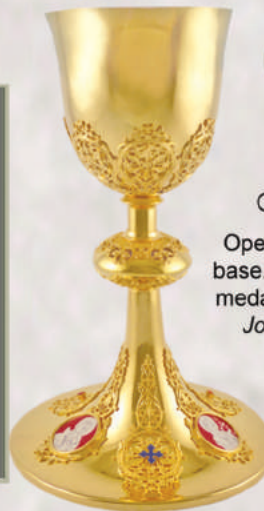

Polish Artisans, many who have spent most of their lives perfecting their skills, use century-old European methods and techniques to produce the finest metalware in the world.

The Holy Family Chalice and Paten
Open filigreed cup, node and base. Fire enameled cross and medallions of *Jesus, Mary and Joseph* on base. 8 ½"Ht., 9 oz. capacity #10-017 $1,995

Most items are in stock for immediate shipment

Chalice and Paten
Simple and elegant with rich open filigree overlay on cup, node and base 8"Ht., 10 oz. capacity. #10-016 $1,695

Matching Ciborium 12"Ht., approx. 200 1 ¾" host capacity. #10-216 $1,895