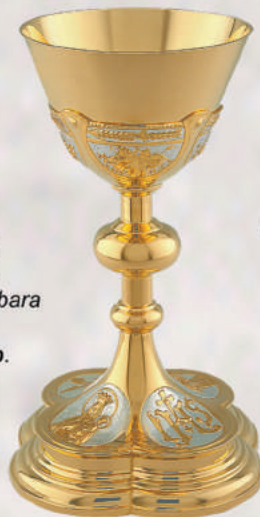

Prices subject to change without notice.

Matching Ciborium 12"Ht., approx. 100 1 ¾" host capacity. #10-3017 \$1,995

Traditional Chalices with Sterling Cups

**St. Barbara
Chalice and Paten**

Grape and vine leaf in silver and gold plate with red stone accents on cup and base. Image of *St. Barbara* on base. 9"Ht., 10 oz. capacity. Case included. **Sterling Silver Cup.**
#10-16810 \$5,195

**Jesus, Mary and Joseph
Chalice and Paten**

Simple and elegant. Gold scrolls over silver-plating on base, stem and cup. Medallions of *St. Joseph*, *St. Mary* and *Jesus* in silver-plate and an enameled cross on base. 8 3/4"Ht., 10 oz. capacity. Case included. **Sterling Silver Cup.**
#10-19610 \$6,495