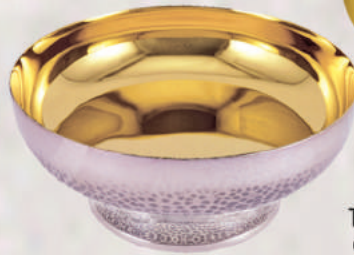

The Last Supper Ciborium Bowl
Gold plated relief repousse image of "The Last Supper". 4" Ht., 6"Dm., 250 1 3/8" host capacity.
#10-281 $1,195

Oxidized silver-plated hand-hammered exterior, gold-plated interior. 2 1/4"Ht., 6"Dm.
Approx. 250 1 3/8" host capacity.
#10-528 $695