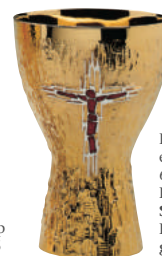

2960
Chalice & 6 1/2" Bowl paten
Raised cross motif with red enamel Corpus.
6 3/4" Ht. - 4 1/4" Cup - 17 Oz
Brass Goldplated $ 2,850
Inner Cup Sterling Silver, g/p $ 3,595