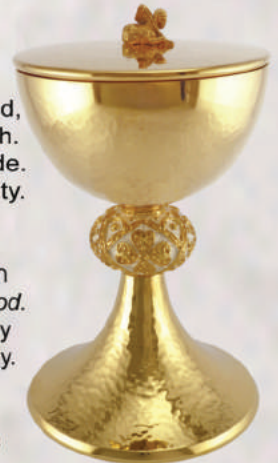

Matching Ciborium Lid with the Lamb of God.
8 ½"Ht., approximately 250 1 ¾" host capacity.
#10-254 $1,995

The Garden of Gethsemane Chalice and Paten
#10-140 $6,295

Matching bowl paten
#10-527