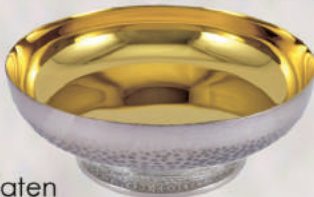

Romanesque Chalice and Paten

Hand-hammered oxidized silver-plated textured exterior, double gold plated cup interior. 7"Ht., 10 oz. capacity.
#10-114 \$2,495

Bowl Paten
Hand-hammered oxidized silver-plated exterior, gold plated interior. 2 ¼"Ht., 6"Dm. Approx. 250 1 ¾" host capacity.
#10-528 \$695