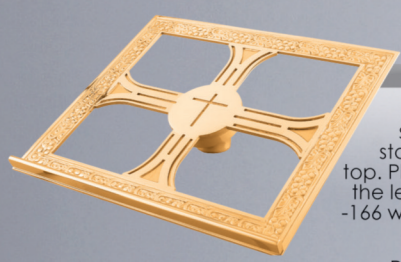

-166
May be substituted for standard lectern top. Please change the lectern suffix to -166 when ordering.
$1950 S
Plus the cost of lectern base.