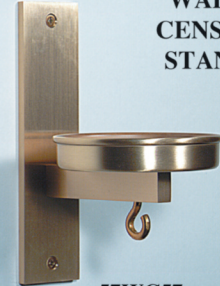

**48CEN20** \$450 set  
Combined High Polish Ornamentation and Satin Bronze Finish.

**58CEN10**  
\$450 set  
Combined High Polish Ornamentation and Satin Bronze Finish.

**35CEN19**  
\$450 set  
Combined High Polish Ornamentation and Satin Bronze Finish.

**58CEN15** \$450 set  
Combined High Polish Ornamentation and Satin Bronze Finish.

**WALL CENSER STAND**

**57WC57**  
Satin \$410 ea.  
High Polish \$500 ea.

**WALL MOUNTED.** Saves Floor Space. Ideal Whenever Permanent Mounting is Possible. Back Plate Ht. 8", W. 2", Projection 6 1/4"