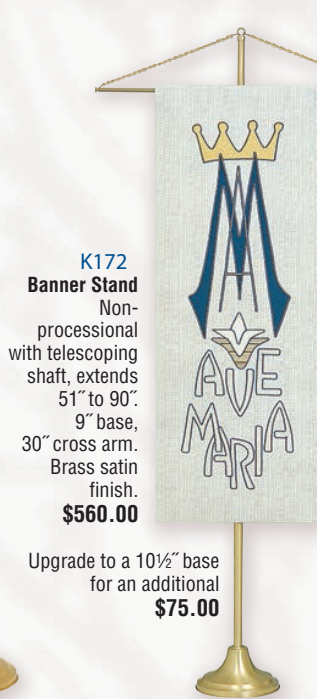

# Banner Stands

Solid brass

**Special Sizes:** Height increases . . . . . **\$4.00** per inch  
Banner bar increases . . . . . **\$4.00** per inch  
Double bar increases . . . . . **\$5.00** per inch

**K173 Processional Banner Stand**  
Furnished with removable telescoping shaft or rigid shaft. 10½" base, 36" cross arm. Brass satin finish.

**K173-B**  
Telescoping shaft extends 51" to 90". **\$645.00**

**K173-C**  
60" rigid shaft. **\$575.00**

Furnished with telescoping cross arm, extends 24" to 45", for an additional **\$110.00**

**K172 Banner Stand**  
Non-processional with telescoping shaft, extends 51" to 90". 9" base, 30" cross arm. Brass satin finish. **\$560.00**