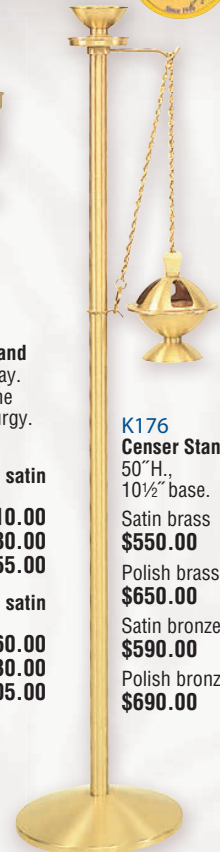

# Censers & Boats

The Original One-Chain Censer

**K101**  
**Censer and Boat**  
9"H., 4½" bowl.  
Satin brass . . . . \$450.00  
Polish brass . . . . \$540.00  
24k gold plated . . \$740.00

**K601**  
**Censer and Boat**  
9"H., 4½" bowl.  
Satin bronze . . . \$470.00  
Polish bronze . . \$560.00  
24k gold plated . \$760.00

**K188 Censer Stand**  
Bronze. 50"H., 9" base.  
Satin bronze **\$535.00**  
Polish bronze **\$635.00**  
Furnished with a humeral veil hanger for an additional **\$225.00**

**K191 Censer Stand**  
Stainless steel. 50"H., 10½" base. **\$675.00**  
Furnished with a humeral veil hanger for an additional **\$225.00**

**K193 Wall Bracket**  
Back plate 2" x 10", ext. 10" from wall.  
Two-tone brass **\$355.00**  
Satin bronze... **\$375.00**

**K327 Censer Stand**  
with 11" tray. Ideal for the funeral liturgy. 50"H.  
**Bronze satin**  
Base 9" **\$610.00**  
10½" **\$680.00**  
12" **\$755.00**  
**Brass satin**  
Base 9" **\$560.00**  
10½" **\$630.00**  
12" **\$705.00**

**K176 Censer Stand**  
50"H., 10½" base.  
Satin brass **\$550.00**  
Polish brass **\$650.00**  
Satin bronze **\$590.00**  
Polish bronze **\$690.00**