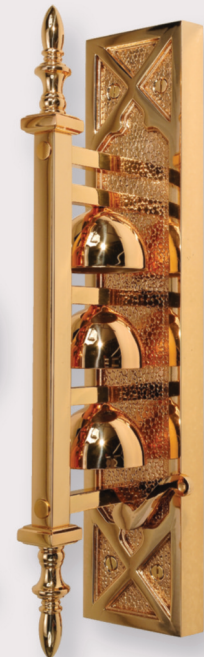

**75BL20**  
Back Plate  
Ht. 18", W. 4 1/4"  
Projection 5"  
Satin **\$725 ea.**  
High Polish **\$860 ea.**

**26BL11**  
Back Plate  
Ht. 12 1/4", W. 3 5/8"  
Projection 4 1/2"  
Satin **\$695 ea.**  
High Polish **\$845 ea.**

Supplied with a Gold 4ft. Pull Cord  
Replacement Cord **\$55 ea.**

**71BL30**  
Back Plate  
Ht. 16", W. 3 3/4"  
Projection 5"  
Combination **\$790 ea.**  
High Polish **\$870 ea.**

**29BL52**  
Back Plate  
Ht. 16", W. 3 1/2"  
Projection 5"  
Combination **\$790 ea.**  
High Polish **\$880 ea.**

**85BL49**  
Back Plate  
Ht. 14", W. 5"  
Projection 4"  
Satin **\$720 ea.**  
High Polish **\$860 ea.**

**99BL8**  
Back Plate  
Ht. 16", W. 3 1/2"  
Projection 5"  
Combination **\$790 ea.**  
High Polish **\$880 ea.**