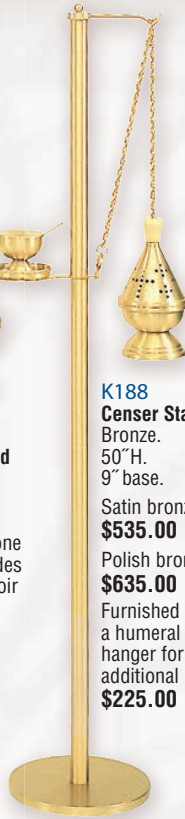

K188 Censer Stand
Bronze. 50"H., 9" base.
Satin bronze **$535.00**
Polish bronze **$635.00**
Furnished with a humeral veil hanger for an additional **$225.00**