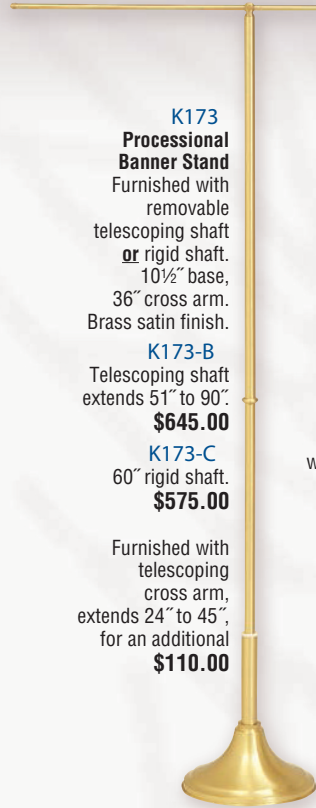

**K188 Censer Stand**  
Bronze. 50"H., 9" base.  
Satin bronze **\$535.00**  
Polish bronze **\$635.00**  
Furnished with a humeral veil hanger for an additional **\$225.00**

**K191 Censer Stand**  
Stainless steel. 50"H., 10½" base. **\$675.00**  
Furnished with a humeral veil hanger for an additional **\$225.00**

**K193 Wall Bracket**  
Back plate 2" x 10", ext. 10" from wall.  
Two-tone brass **\$355.00**  
Satin bronze... **\$375.00**

**K327 Censer Stand**  
with 11" tray. Ideal for the funeral liturgy. 50"H.  
**Bronze satin**  
Base 9" **\$610.00**  
10½" **\$680.00**  
12" **\$755.00**  
**Brass satin**  
Base 9" **\$560.00**  
10½" **\$630.00**  
12" **\$705.00**

**K176 Censer Stand**  
50"H., 10½" base.  
Satin brass **\$550.00**  
Polish brass **\$650.00**  
Satin bronze **\$590.00**  
Polish bronze **\$690.00**

# Banner Stands

Solid brass

**Special Sizes:** Height increases . . . . . **\$4.00** per inch  
Banner bar increases . . . . . **\$4.00** per inch  
Double bar increases . . . . . **\$5.00** per inch

**K173 Processional Banner Stand**  
Furnished with removable telescoping shaft or rigid shaft. 10½" base, 36" cross arm. Brass satin finish.