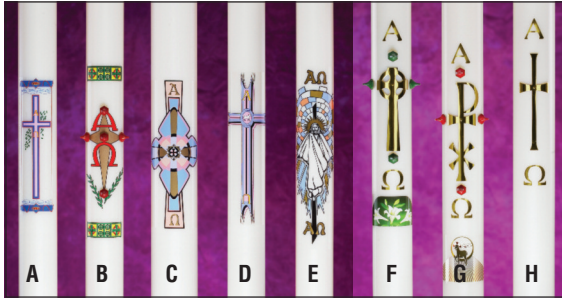

All Lux Mundi™ Oil Burning Candles Come With A Lifetime Guarantee

PASCHAL CANDLE SHELLS

Please specify design A, B, C, D, E or one of our Brass Crosses: F - L with or without Adornment: Paschal Lamb, Easter Lily at $8 each. Nails available upon request at $25 Per Set. Please specify Red, White, Gold, or Green.

Height: 24", 30", 33" & 36"	Diameters: 2", 2½" & 3½"
P2420 24" x 2" $170.00	Solid brass followers:
P3020 30" x 2" 208.00	F00200 for 2" Candles $36.00
P3320 33" x 2" 228.00	F00238 for 2½" Candles 41.00
P3620 36" x 2" 248.00	F00338 for 3½" Candles 63.00
P2422 24" x 2½" 202.00	
P3022 30" x 2½" 247.00	Solid brass sockets:
P3322 33" x 2½" 269.00	LMS200 for 2" Candles $36.00
P3622 36" x 2½" 290.00	LMS238 for 2½" Candles 41.00
P2432 24" x 3½" 276.00	LMS338 for 3½" Candles 63.00
P3032 30" x 3½" 338.00	
P3332 33" x 3½" 370.00	<i>Additional sizes available upon request.</i>
P3632 36" x 3½" 399.00	<i>Visit our website at www.luxmundi.com for details.</i>