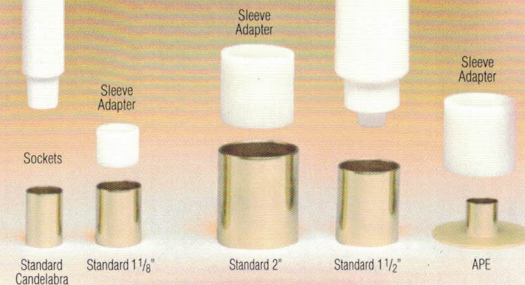

EMKAY EMITTE ELITE LITES

emkay
Muench-Kreuzer Candle Co.

Emkay

ADVENT CANDELA SET

(Includes brass followers)

12" x 2 1/8" Candelas available in different arrangements.

CM29	All Blue with Christ candle	$567.95
CM24	All Blue without Christ candle	502.55
CM32	3 Blue, 1 Pink with Christ candle	567.95
CM31	3 Blue, 1 Pink without Christ candle	502.55
CM23	3 Purple, 1 Pink with Christ candle	567.95
CM27	3 Purple, 1 Pink without Christ candle	502.55
CM25	All Purple with Christ candle	567.95
CM28	All Purple without Christ candle	502.55

EMITTE ELITE LITE ADVENT CANDLES

Completely disposable & recyclable advent candles.

(followers and wreath not included)

Code	Description	Price
430	1 1/8" Advent Set, (followers not included) 3 Purple, 1 Pink	$40.20
59044	Brass Followers for 1 1/8" Advent Set	7.60
59048	1 1/8" Glass Shield each	6.75
1162	Refill Candles for 1 1/8" Advent Set, will fit most 7/8" socket wreaths 1 1/8" Refill Candles; 3 Purple, 1 Pink	22.25

EMITTE ELITE LITE

The candle light for the next century. Easy to use, no messy liquid refills. The liquid cartridge is encased in a candle-like plastic casing. Just remove the entire light and replace with a new one. This candle comes in two sizes and will fit a multitude of candle sockets.

CANDELABRA & ALTAR CANDLE

For use in a candelabra or as a 1 1/8" altar candle

(candelabra & brass followers not included)

Code	Description	Quantity	Price
59041	Candelabra & Altar Candle – Approx. burn time 12 to 14 hrs. 12" x 1 1/8" (7/8" at peg)	30 candles	$88.05
59043	Brass Followers for Candelabra Candles	Set of 7	46.85
59044	Brass Followers for Candelabra Candles	each	7.60
59045	Sleeve to convert from Candelabra Candle to 1 1/8" Altar Candles (1 1/8" sleeve)	each	5.30
59048	1 1/8" Glass Shield	each	6.75

ALTAR ELITE LITE