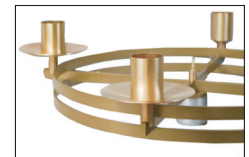

For all wreaths, candles not included. Please specify paschal socket size, 1 15/16" will be used unless a different size is specified.
For paschal sockets over 3" add $55.

No. 3915 $515 ea
53" ht., 24" dia., dull
black and satin bronze
finish, aluminum metal
wreath.

No. 3915-T $310 ea
Top only.

No. 3915P $310 ea
Paschal stick only.

No. 3921 $800 ea
49" ht., top 24" dia.,
base 12" dia., satin
bronze finish, candles
not included.
No. 3921-T $440 ea
Top only.

No. 1387 $1,545
26" dia. rings (durable
gold powder coated), satin
bronze finish, all 3" sockets
standard, 36 1/2" ht. to paschal
bobeche, 41" ht. to Christ
Candle bobeche.

No. 1387-T $760 ea
Top only with 3" aluminum
plug

No. 1387P $1,025 ea
Paschal stick only.

No 3961
$365 ea
19 1/2" dia., spikes
for pillars.
Candles not
included.

No. 3918 $1,500 ea
50" ht. to bobeche,
21" ring, all satin bronze,
12" black steel base,
1 1/2" sockets standard,
tilts from 0 to 45 degrees.

No. 3918T $1,165 ea
Top only. Tilting wreath.

No. 3918P $325 ea
Paschal stick only.

No. 1937 $1,850 ea
49" ht., 12" base dia.,
26" ring dia.
Combination satin and
polished bronze finish.
Standard socket size
is 1 1/2", specify socket
sizes, if larger than 3"
extra charge applies.
Candles/greenery not
included

No. 1937T $730
Top only.

No. 1937P
$1,195 ea
Paschal stick only.

No 3964 (right)
$170 ea
16" dia., spikes for
pillars.
Candles not
included.

Prices subject to change