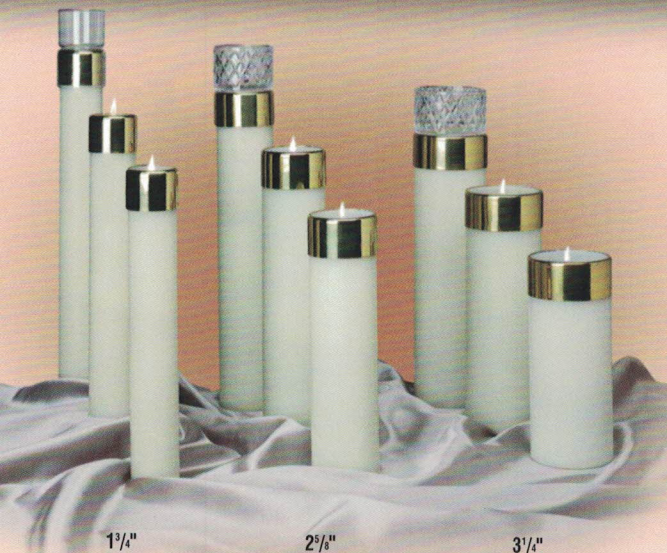

EMITTE LIQUID Candles

1 3/4"   2 5/8"   3 1/4"
Emitte Candelas

EMITTE CANDELAS

Candela shells are constructed of the highest grade materials to simulate the soft ivory beeswax color.

- **Diameter 1 3/4"** (brass followers not included) $ 6.70/inch
- **Diameter 2 5/8"** (brass followers not included)   9.05/inch
- **Diameter 3 1/4"** (brass followers not included)   10.40/inch

Each candela includes 3 metal mounting adapters.

CHRIST CANDELAS

Also available in 1 3/4" and 2 5/8". Inquire about pricing.

- **DC-2** 12" x 3 1/4" Christ Candle $167.65
- **DC-3** 12" x 3 1/4" Pax Christ Candle   167.65
- **DC-4** 12" x 3 1/4" Passion Christ Candle   167.65

1 GALLON EMITTE LIQUID CANDLE WAX™

For refillable units. Handy pump kit makes refilling clean & quick.

- **HFO-1** 1 cs. Of 4 - 1 gal. jugs (pump not included) $110.00
- **HFOP** Pump w/ quart bottle & spout for HFO-2.5 $15.20

EMITTE LIQUID CANDLE WAX™

For refillable units. Handy quart size.

- **CF-100** 2 quarts to a carton $24.55 ctn.

EASY POUR SPOUT CAP INCLUDED!