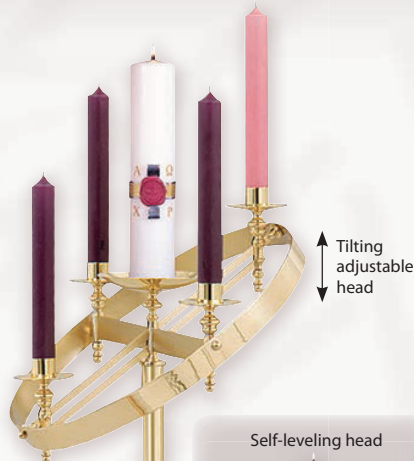

K4035

Advent Wreath
48" H. to top of ring, 14" base, 24" dia. overall, 1 1/2" sockets. Center adaptable to any size candle. Wrought iron with black durable powdercoat finish and brass accents.
\$1,200.00

White powdercoat finish

K177

Advent Wreath
Wrought iron with brass sockets and bobèches. 3" H., 18" dia., 5 1/2" base, 1 1/2" sockets.
\$335.00

All prices subject to change without notice.

Advent Wreaths

Candles not included

K553
Advent Wreath
Rigid, non-removable,
two-tone finish.
12" base, 21" ring.
48" H. to top of ring,
1 1/2" sockets. Center
spikes adaptable to
any size candle.
Candles not included.
\$1,350.00

Tilting
adjustable
head

K611
Advent Wreath
Adjustable, solid brass. Height will vary from
48" (level) to 55" in tilted position. Candles
will always stay upright. Furnished with 1/2"
sockets, or adapters for oil candles (specify).
Ring 21", two-tone satin and bright finish.
12" weighted base. Candles not included.
Complete \$2,100.00
Wreath only \$1,490.00
Requires a stand with a 12" base.