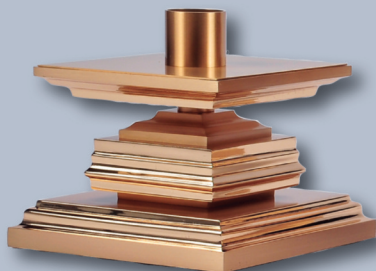

S90C35 **\$675** ea. Height 7", Base 7" Square

76C20 **\$495** ea. Height 4", Base 5 1/2" Dia.

97C25 **\$660** ea. Height 4", Base 5 1/2" Square

S19C36 **\$525** ea. Height 4", Base 6" Dia.

S99C42 Height 5 1/2", Base 6 1/2" x 7 1/2" Satin **\$455** ea. High Polish **\$520** ea.

64C97 **\$400** ea. Ht. 3 3/4", Base 5 1/2" Dia.

S23C23 **\$375** ea. Height 3 1/2", Base 6" Dia.

82C20 **\$365** ea. Height 2 1/8", Base 4" Square

S11C20 **\$835** ea. Ht. 5", Base 7" Square

S90C13 **\$685** ea. Ht. 5", Base 5 1/2" Dia.