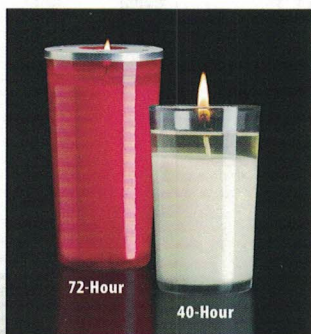

Description	Code	Candles Per Case	Price Per Case
8-Day Bottle Style (1-3 Cases)	88382013	12	\$55.40
8-Day Bottle Style (4+ Cases)	88382013	12	51.25
14-Day Bottle Style	88392009	9	89.50

CHAPEL LIGHTS

These 72 and 40-hour glass enclosed chapel/devotion lights lend themselves well to several applications, including use with processional candlesticks (please inquire for more information).