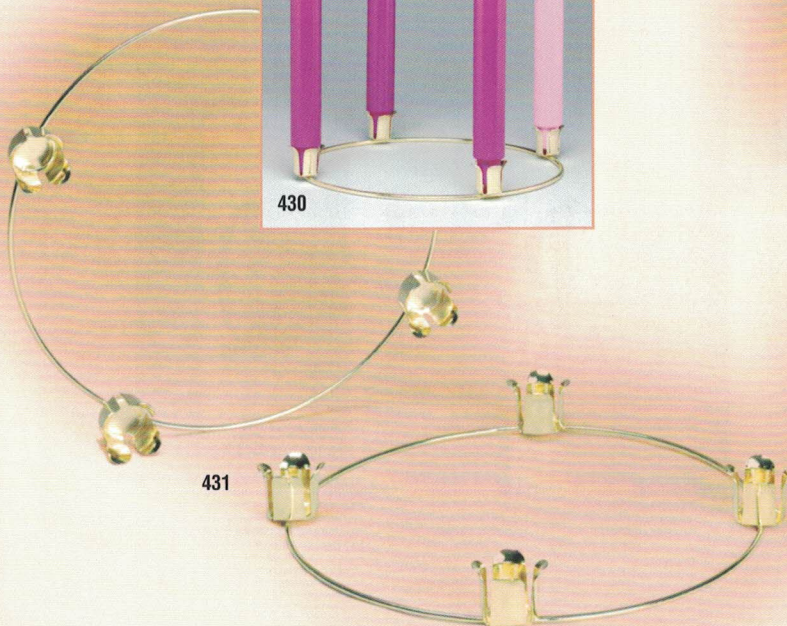

CANDELABRA & ALTAR CANDLE

For use in a candelabra or as a 1 1/8" altar candle

(candelabra & brass followers not included)

Code	Description	Quantity	Price
59041	Candelabra & Altar Candle – Approx. burn time 12 to 14 hrs. 12" x 1 1/8" (7/8" at peg)	30 candles	\$88.05
59043	Brass Followers for Candelabra Candles	Set of 7	46.85
59044	Brass Followers for Candelabra Candles	each	7.60
59045	Sleeve to convert from Candelabra Candle to 1 1/8" Altar Candles (1 1/8" sleeve)	each	5.30
59048	1 1/8" Glass Shield	each	6.75

ALTAR ELITE LITE

(brass followers not included)

Used in the following sockets 2", 1 1/2", and APE socket

59042	12" x 2" (base fit 1 1/2") – Approx. burn time 30 to 35 hrs.	\$80.95 dz.
59046	Brass Follower for 2" Candles	10.80 ea.
59047	Sleeve to convert to a 2" and APE socket (2" sleeve)	9.35 ea.
59049	2" Glass Shield	10.05 ea.
431	1 1/2" Advent Ring Only	23.90 ea.

59041

59042

Candle fits standard candelabra (7/8") socket. Add a sleeve adapter for use with 1 1/8" socket.

Candle fits standard (1 1/8") socket. Add a sleeve adapter for use with 2" socket and all purpose socket.