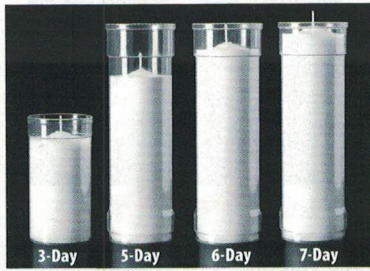

DEVOTIONAL CANDLES

Cathedral devotional candles are made from our proprietary blends of premium, select waxes and specially treated wicks to achieve the brightest and cleanest burning flame.

INSERTA • LITE®

Combining clear plastic candle refills with the insulation of reusable glass globes, our Inserta-Lite® system provides a safe, convenient, and economical alternative to traditional glass offering candles.