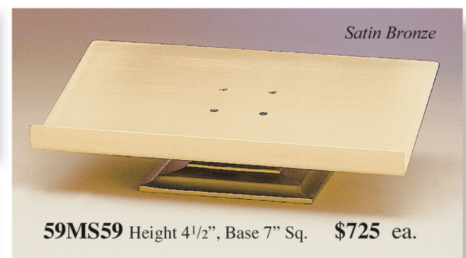

Height Adjustable from 54 1/2" to 73 1/2"
With Slight Twist of the Shaft

Base size 24" x 24"

Satin Bronze Finish

64MS97 Height 4 1/2" **\$620 ea.**

MISSAL STANDS

Book Rest Measurements:
Height 3", Width 15", Depth 13 3/4"