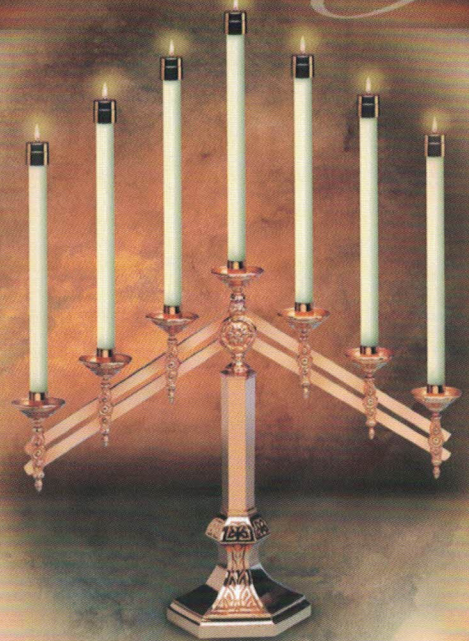

EMITTE ELITE LITE

The candle light for the next century. Easy to use, no messy liquid refills. The liquid cartridge is encased in a candle-like plastic casing. Just remove the entire light and replace with a new one. This candle comes in two sizes and will fit a multitude of candle sockets.

CANDELABRA & ALTAR CANDLE

For use in a candelabra or as a 1 1/8" altar candle

(candelabra & brass followers not included)

Code	Description	Quantity	Price
59041	Candelabra & Altar Candle – Approx. burn time 12 to 14 hrs. 12" x 1 1/8" (7/8" at peg)	30 candles	$88.05
59043	Brass Followers for Candelabra Candles	Set of 7	46.85
59044	Brass Followers for Candelabra Candles	each	7.60
59045	Sleeve to convert from Candelabra Candle to 1 1/8" Altar Candles (1 1/8" sleeve)	each	5.30
59048	1 1/8" Glass Shield	each	6.75

ALTAR ELITE LITE

(brass followers not included)

Used in the following sockets 2", 1 1/2", and APE socket

59042	12" x 2" (base fit 1 1/2") – Approx. burn time 30 to 35 hrs.	$80.95 dz.
59046	Brass Follower for 2" Candles	10.80 ea.
59047	Sleeve to convert to a 2" and APE socket (2" sleeve)	9.35 ea.
59049	2" Glass Shield	10.05 ea.
431	1 1/2" Advent Ring Only	23.90 ea.

59041

59042

Candle fits standard candelabra (7/8") socket. Add a sleeve adapter for use with 1 1/8" socket.

Candle fits standard (1 1/8") socket. Add a sleeve adapter for use with 2" socket and all purpose socket.