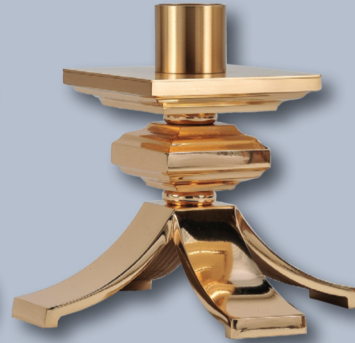

S44C14 **$750** ea. Height 5 1/2", Base 8" Square