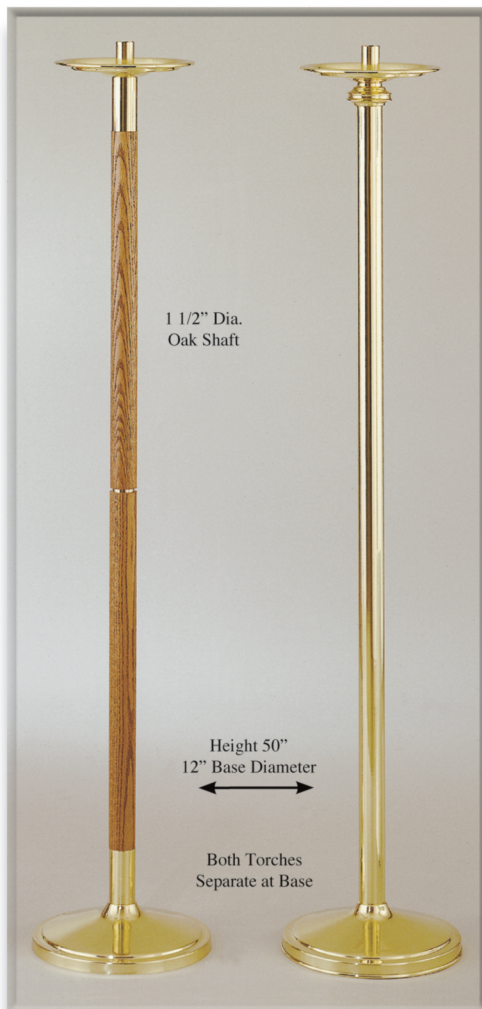

PROCESSIONAL

1 1/2" Dia. Oak Shaft

Height 50"
12" Base Diameter

Both Torches Separate at Base

Processional Altar Torches Supplied with 7/8" Diameter Sockets for Use as Floor Candlesticks or as Processional Torches.

68PT12

Brightly Polished Brass
Height. 50", Base Dia. 12"
$675 ea.

82PT19

Brightly Polished Brass
Height. 50" Base Dia. 12"
$780 ea.