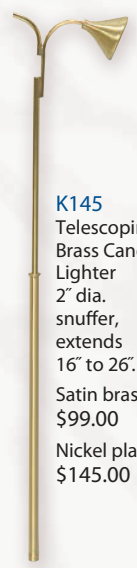

Candle Lighter
Solid brass with
1" dia. walnut handle.
K225-3 36" \$135.00
K225-4 48" \$140.00
K225-5 60" \$150.00
K225-N Satin nickel
plated finish
extra \$45.00

K145
Telescoping
Brass Candle
Lighter
2" dia.
snuffer,
extends
16" to 26".
Satin brass
\$99.00
Nickel plated
\$145.00