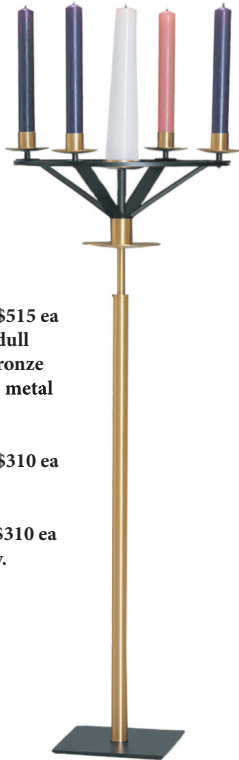

For all wreaths, candles not included. Please specify paschal socket size, 1 15/16" will be used unless a different size is specified.
For paschal sockets over 3" add $55.

No. 3915 $515 ea
53" ht., 24" dia., dull
black and satin bronze
finish, aluminum metal
wreath.

No. 3915-T $310 ea
Top only.

No. 3915P $310 ea
Paschal stick only.