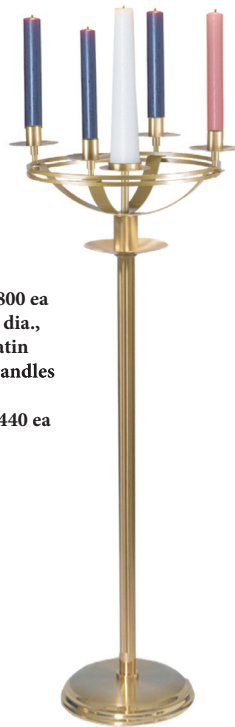

No. 3915 \$515 ea
53" ht., 24" dia., dull
black and satin bronze
finish, aluminum metal
wreath.

No. 3915-T \$310 ea
Top only.

No. 3915P \$310 ea
Paschal stick only.

No. 3921 \$800 ea
49" ht., top 24" dia.,
base 12" dia., satin
bronze finish, candles
not included.
No. 3921-T \$440 ea
Top only.