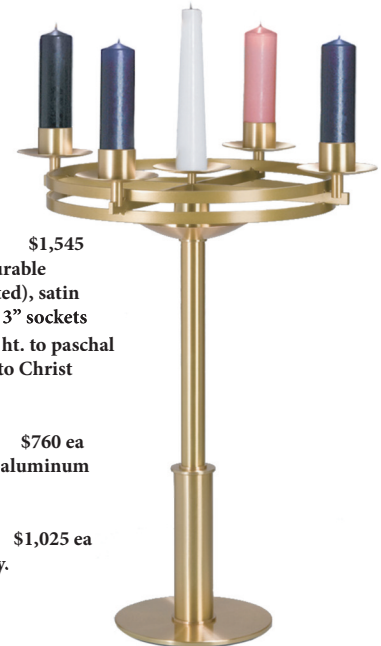

No. 1387 $1,545
26" dia. rings (durable
gold powder coated), satin
bronze finish, all 3" sockets
standard, 36 1/2" ht. to paschal
bobeche, 41" ht. to Christ
Candle bobeche.

No. 1387-T $760 ea
Top only with 3" aluminum
plug

No. 1387P $1,025 ea
Paschal stick only.